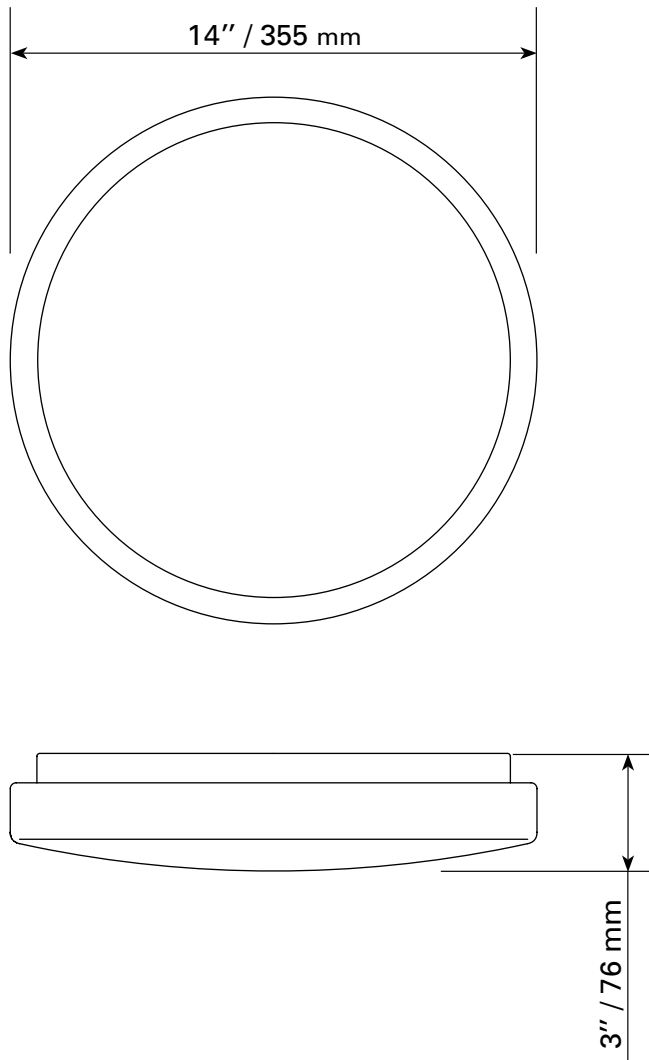

# CLD-214-30K

## TECHNICAL SPECIFICATIONS

- Sizes: 14" dia. x 3" H
- 120 VOLTS
- 20 Watts integrated LED
- 1700 LUMENS
- Degrees Kelvin: 3000K
- CRI: > 80
- Globe: acrylic

## DIMENSIONS / CLD-214

CLIENT:
PROJECT:
DATE: