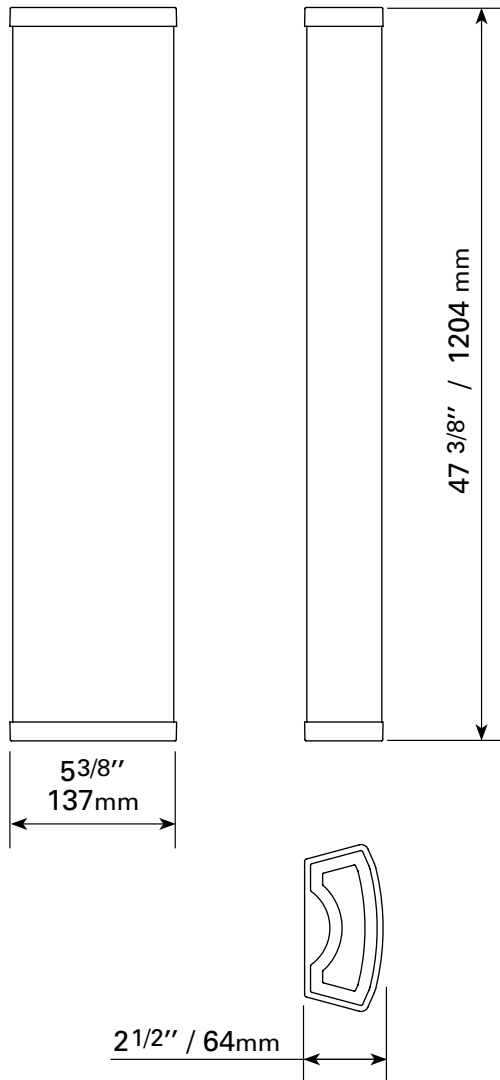

CLW-480-40K
CLW-480-50K

TECHNICAL SPECIFICATIONS

- Sizes: 5 3/8" x 47 3/8"
- 120 V - 277 V / 40 WATTS
- 3200 LUMENS
- Beam angle: 110° / CRI: > 80
- Degrees Kelvin: 4000K / 5000K
- Approved for wet locations

SIZES / LED PANEL CLW-480

4300 Grande-Allée Blvd, Boisbriand
QC, Canada J7H 1M9

450 979-0667
info@lumifaro.com
www.lumifaro.com

CLIENT:
PROJECT:
DATE: