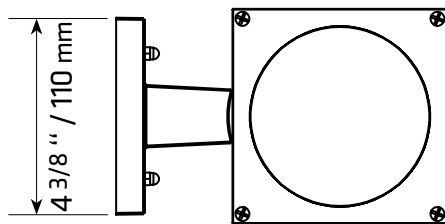

**LWL-UDS30
LWL-UDS30-PH**

TECHNICAL SPECIFICATIONS

- Outdoor square wall-mounted lighting
- Down and uplighting
- Dimensions: 4 3/4" L x 4 3/4" D x 12" H
- 120 VOLTS
- For PAR-30 or A-19 bulb not included
- Socket: E26
- Colour: BK-Black
- Sealed cover glass included
- Aluminum base
- Approved for wet locations
- LWL-UDS30-PH: with photocell, turns on and off with daylight