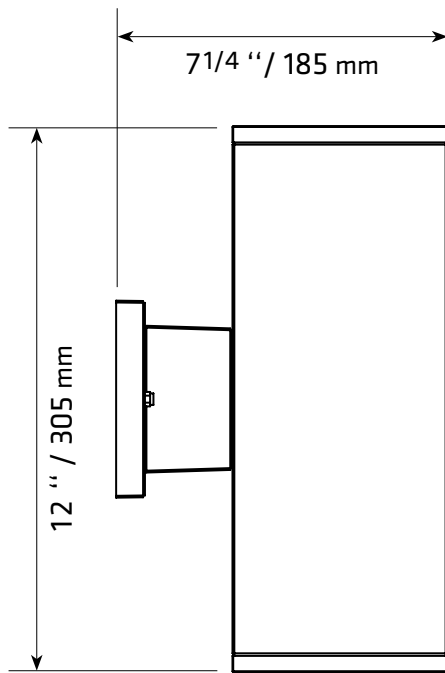

**LWL-UDS30
LWL-UDS30-PH**

TECHNICAL SPECIFICATIONS

- Outdoor square wall-mounted lighting
- Down and uplighting
- Dimensions: 4 3/4" L x 4 3/4" D x 12" H
- 120 VOLTS
- For PAR-30 or A-19 bulb not included
- Socket: E26
- Colour: BK-Black
- Sealed cover glass included
- Aluminum base
- Approved for wet locations
- LWL-UDS30-PH: with photocell, turns on and off with daylight