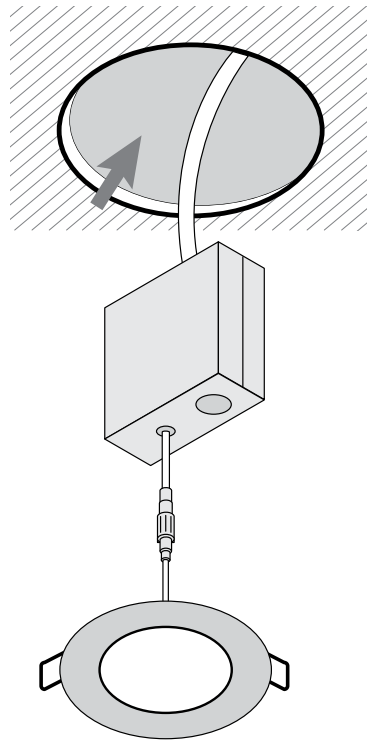

FLP6-13W-3CCT-WH-2H

TECHNICAL SPECIFICATIONS

- Sizes: 7 1/16" dia. x 1 3/4" H
- Colours: WH-White
- 120 VOLTS / LED 13 WATTS
- 1050 LUMENS
- **Degrés Kelvin : 2700K / 3000K / 4000K au choix à l'aide du bouton de sélection**
- Beam angle: 120°
- IRC : > 80
- 6 5/8" hole to be drilled
- IC and Airtight
- Approved for damp locations
- Operating temperature: from -25° to +45°

ACCESSORIES AVAILABLE

- Plaster frame **PF-614**
- 6 ft extension **FLP-EX6-CCT**

RECESSED LIGHTING DIMENSIONS

JUNCTION BOX DIMENSIONS

CLIENT:
PROJECT:
DATE:

EASY INSTALLATION

1.

2.