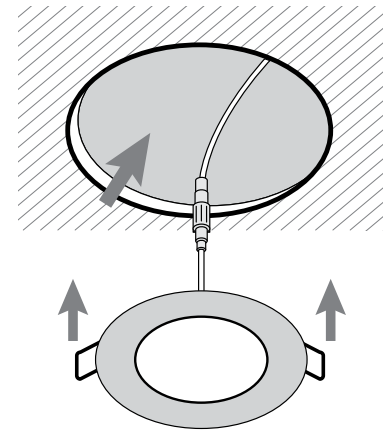

While our ultra-slim LED ceiling lights function with most dimmers and dimmers generally have a maximum 150-Watt rating for LED units, we strongly recommend that you not exceed 80% of this capacity in order to avoid lighting flicker when the dimmer is at its lowest setting. For example, we recommend a maximum of 8 6-inch units (120 Watts total) or 13 4-inch units (total 117 Watts).

CAUTION: ALWAYS CLOSE ELECTRICAL CURRENT BEFORE CONNECTING A LED DEVICE, otherwise the driver will be affected.