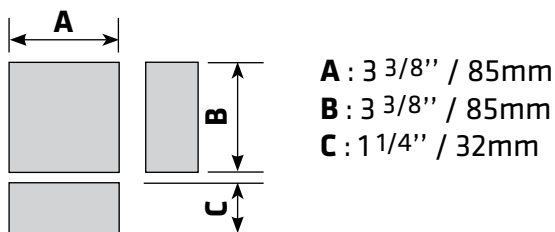

FLP6-13W-3CCT-WH-2H

TECHNICAL SPECIFICATIONS

- Sizes: 7 1/16" dia. x 1 3/4" H
- Colours: WH-White
- 120 VOLTS / LED 13 WATTS
- 1050 LUMENS
- **Degrés Kelvin : 2700K / 3000K / 4000K au choix à l'aide du bouton de sélection**
- Beam angle: 120°
- IRC : > 80
- 6 5/8" hole to be drilled
- IC and Airtight
- Approved for damp locations
- Operating temperature: from -25° to +45°

ACCESSORIES AVAILABLE

- Plaster frame **PF-614**
- 6 ft extension **FLP-EX6-CCT**

RECESSED LIGHTING DIMENSIONS

JUNCTION BOX DIMENSIONS

CLIENT:
PROJECT:
DATE:

EASY INSTALLATION

1.

2.