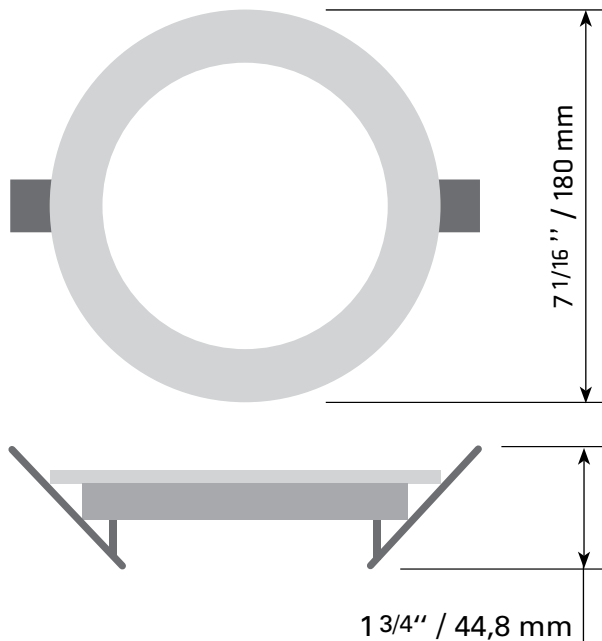

FLP6-13W-3CCT-WH-2H

TECHNICAL SPECIFICATIONS

- Sizes: 7 1/16" dia. x 1 3/4" H
- Colours: WH-White
- 120 VOLTS / LED 13 WATTS
- 1050 LUMENS
- **Degrés Kelvin : 2700K / 3000K / 4000K au choix à l'aide du bouton de sélection**
- Beam angle: 120°
- IRC : > 80
- 6 5/8" hole to be drilled
- IC and Airtight
- Approved for damp locations
- Operating temperature: from -25° to +45°

ACCESSORIES AVAILABLE

- Plaster frame **PF-614**
- 6 ft extension **FLP-EX6-CCT**

RECESSED LIGHTING DIMENSIONS

JUNCTION BOX DIMENSIONS

CLIENT:
PROJECT:
DATE:

EASY INSTALLATION

1.

2.