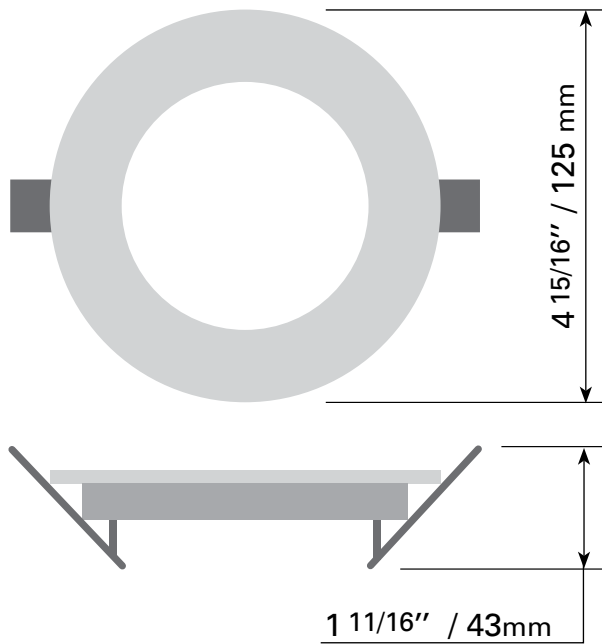

FLP4-10W-3CCT-WH-2H

TECHNICAL SPECIFICATIONS

- Sizes: 4 15/16" dia. x 1 11/16" H
- Colours: WH-White
- 120 VOLTS / LED 10 WATTS
- 750 LUMENS
- **Degrees Kelvin: 2700K / 3000K / 4000K to choose with the selection button**
- Beam angle: 120°
- IRC : > 80
- 4 3/8" hole to be drilled
- IC and Airtight
- Approved for damp locations
- Operating temperature: from -25° to +45°

ACCESSORIES AVAILABLE

- Plaster frame **PF-414** or **PF-418**
- 6 ft extension **FLP-EX6-CCT**

RECESSED LIGHTING DIMENSIONS

JUNCTION BOX DIMENSIONS

CLIENT:
PROJECT:
DATE:

EASY INSTALLATION

1.

2.