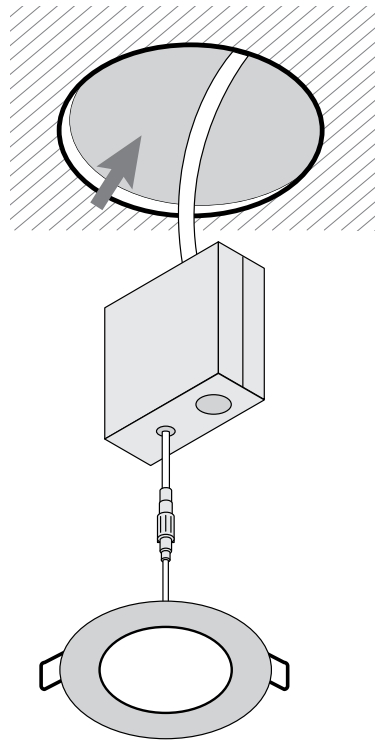

FLP4-10W-3CCT-WH-2H

TECHNICAL SPECIFICATIONS

- Sizes: 4 15/16" dia. x 1 11/16" H
- Colours: WH-White
- 120 VOLTS / LED 10 WATTS
- 750 LUMENS
- **Degrees Kelvin: 2700K / 3000K / 4000K to choose with the selection button**
- Beam angle: 120°
- IRC : > 80
- 4 3/8" hole to be drilled
- IC and Airtight
- Approved for damp locations
- Operating temperature: from -25° to +45°

ACCESSORIES AVAILABLE

- Plaster frame **PF-414** or **PF-418**
- 6 ft extension **FLP-EX6-CCT**

RECESSED LIGHTING DIMENSIONS

JUNCTION BOX DIMENSIONS

CLIENT:
PROJECT:
DATE:

EASY INSTALLATION

1.

2.