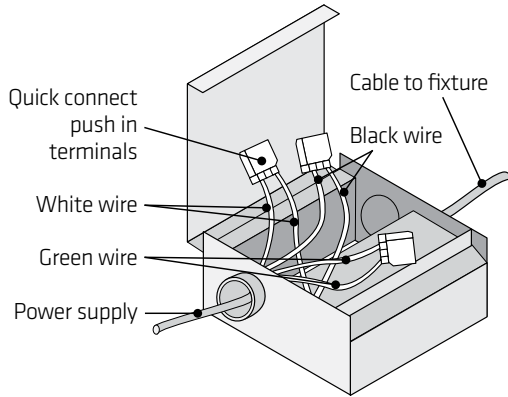

EASY INSTALLATION

1.

2.