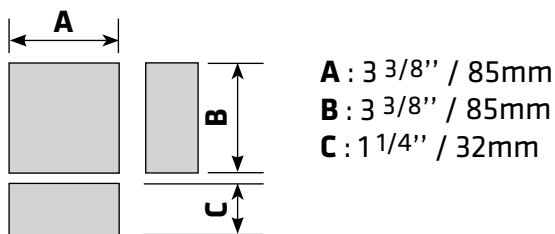

FLP4-10W-3CCT-WH-2H

TECHNICAL SPECIFICATIONS

- Sizes: 4 15/16" dia. x 1 11/16" H
- Colours: WH-White
- 120 VOLTS / LED 10 WATTS
- 750 LUMENS
- **Degrees Kelvin: 2700K / 3000K / 4000K to choose with the selection button**
- Beam angle: 120°
- IRC : > 80
- 4 3/8" hole to be drilled
- IC and Airtight
- Approved for damp locations
- Operating temperature: from -25° to +45°

ACCESSORIES AVAILABLE

- Plaster frame **PF-414** or **PF-418**
- 6 ft extension **FLP-EX6-CCT**

RECESSED LIGHTING DIMENSIONS

JUNCTION BOX DIMENSIONS

CLIENT:
PROJECT:
DATE:

EASY INSTALLATION

1.

2.