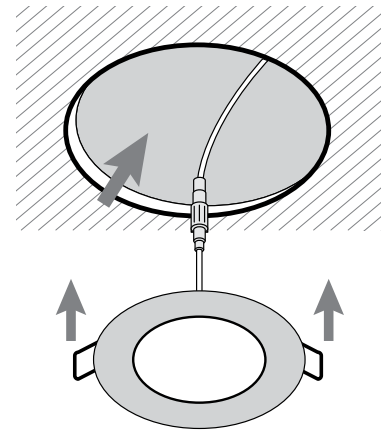

While our ultra-slim LED ceiling lights function with most dimmers and dimmers generally have a maximum 150-Watt rating for LED units, we strongly recommend that you not exceed 80% of this capacity in order to avoid lighting flicker when the dimmer is at its lowest setting. For example, we recommend a maximum of 8 6-inch units (120 Watts total) or 13 4-inch units (total 117 Watts).

CAUTION: ALWAYS CLOSE ELECTRICAL CURRENT BEFORE CONNECTING A LED DEVICE, otherwise the driver will be affected.