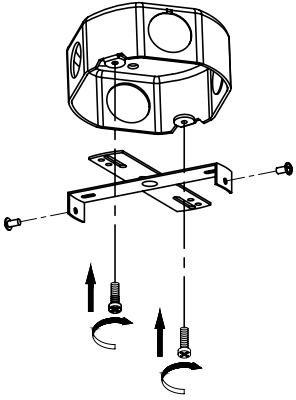

EASY INSTALLATION

1.