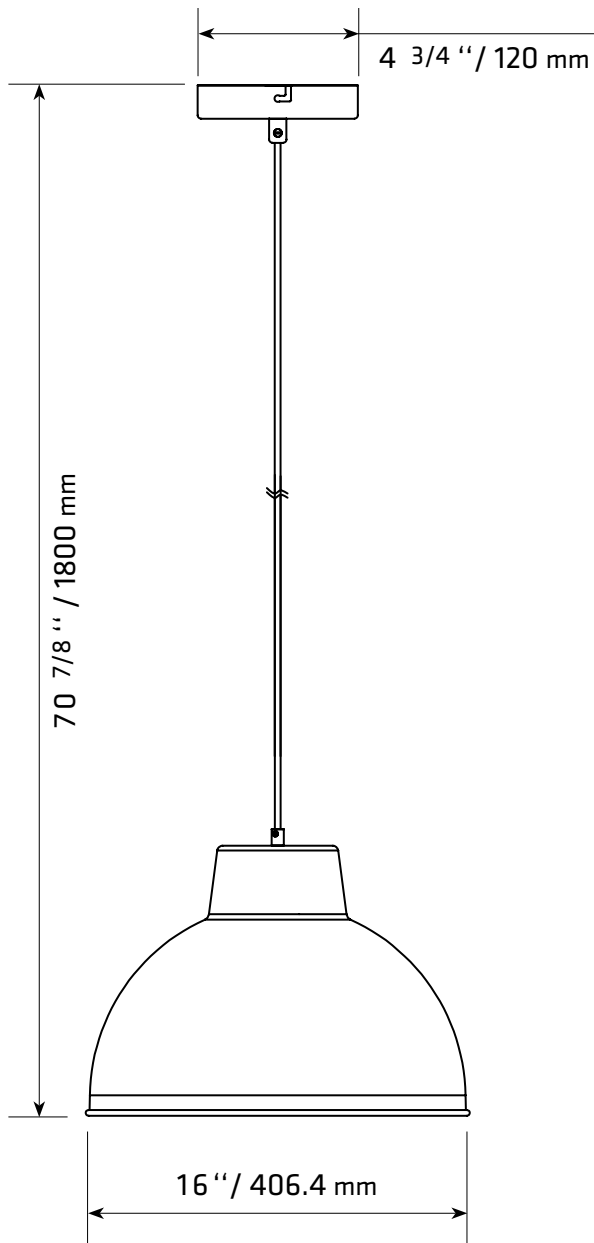

CL-EPT16

TECHNICAL SPECIFICATIONS

- Sizes: 16" diameter x 11 7/32" height
- Colours: Black inside white
- Height: adjustable
- Canopy: round
- For E26 bulb non included

DIMENSIONS / CL-EPT16

4300 Grande-Allée Blvd, Boisbriand
QC, Canada J7H 1M9

450 979-0667
info@lumifaro.com
www.lumifaro.com

CLIENT:
PROJECT:
DATE:

EASY INSTALLATION

1.

2.

N: White wire
L: Black wire

3.

Bulb: **E26**