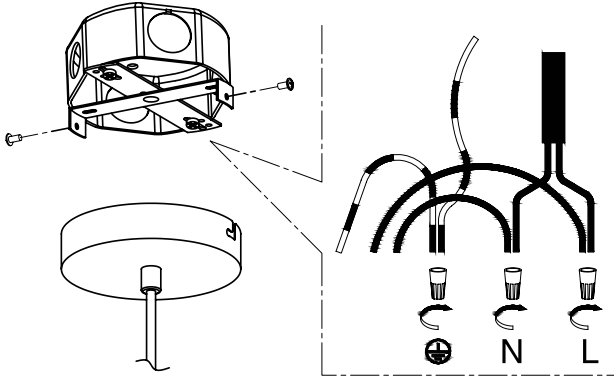

CL-EPT16

TECHNICAL SPECIFICATIONS

- Sizes: 16" diameter x 11 7/32" height
- Colours: Black inside white
- Height: adjustable
- Canopy: round
- For E26 bulb non included

DIMENSIONS / CL-EPT16

4300 Grande-Allée Blvd, Boisbriand
QC, Canada J7H 1M9

450 979-0667
info@lumifaro.com
www.lumifaro.com

CLIENT:
PROJECT:
DATE:

EASY INSTALLATION

1.

2.

N: White wire
L: Black wire

3.

Bulb: **E26**