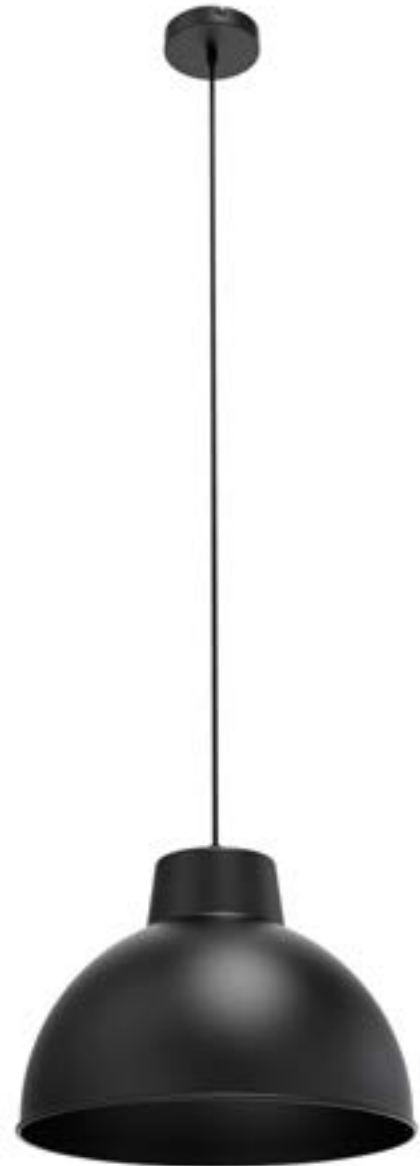

CL-EPT16

TECHNICAL SPECIFICATIONS

- Sizes: 16" diameter x 11 7/32" height
- Colours: Black inside white
- Height: adjustable
- Canopy: round
- For E26 bulb non included

DIMENSIONS / CL-EPT16

4300 Grande-Allée Blvd, Boisbriand
QC, Canada J7H 1M9

450 979-0667
info@lumifaro.com
www.lumifaro.com

CLIENT:
PROJECT:
DATE:

EASY INSTALLATION

1.

2.

N: White wire
L: Black wire

3.

Bulb: **E26**