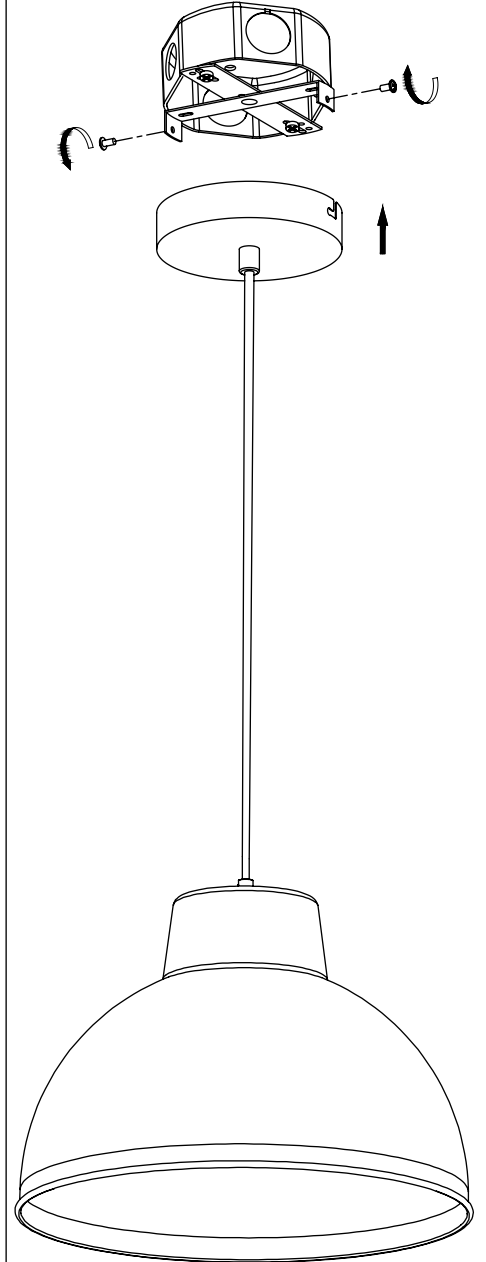

CL-EPT16

TECHNICAL SPECIFICATIONS

- Sizes: 16" diameter x 11 7/32" height
- Colours: Black inside white
- Height: adjustable
- Canopy: round
- For E26 bulb non included

DIMENSIONS / CL-EPT16

4300 Grande-Allée Blvd, Boisbriand
QC, Canada J7H 1M9

450 979-0667
info@lumifaro.com
www.lumifaro.com

CLIENT:
PROJECT:
DATE:

EASY INSTALLATION

1.

2.

N: White wire
L: Black wire

3.

Bulb: **E26**