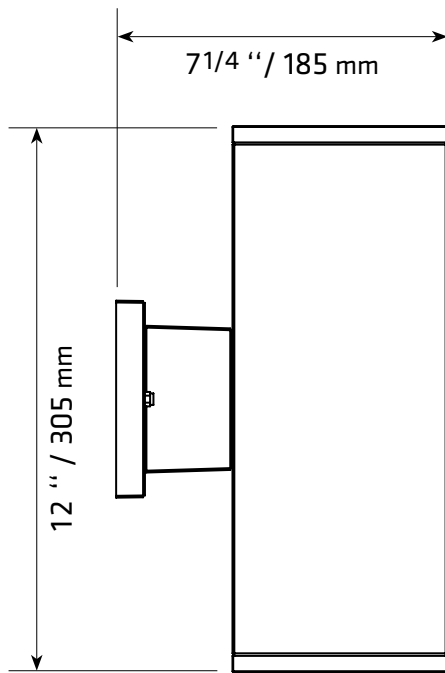

# LWL-UDS30 LWL-UDS30-PH

## TECHNICAL SPECIFICATIONS

- Outdoor square wall-mounted lighting
- Down and uplighting
- Dimensions: 4 3/4" L x 4 3/4" D x 12" H
- 120 VOLTS
- For PAR-30 or A-19 bulb not included
- Socket: E26
- Colour: BK-Black
- Sealed cover glass included
- Aluminum base
- Approved for wet locations
- LWL-UDS30-PH: with photocell, turns on and off with daylight