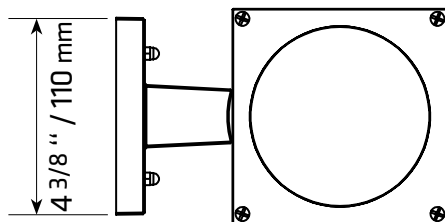

## TECHNICAL SPECIFICATIONS

- Outdoor square wall-mounted lighting
- Down and uplighting
- Dimensions: 4 3/4" L x 4 3/4" D x 12" H
- 120 VOLTS
- For PAR-30 or A-19 bulb not included
- Socket: E26
- Colour: BK-Black
- Sealed cover glass included
- Aluminum base
- Approved for wet locations
- LWL-UDS30-PH: with photocell, turns on and off with daylight