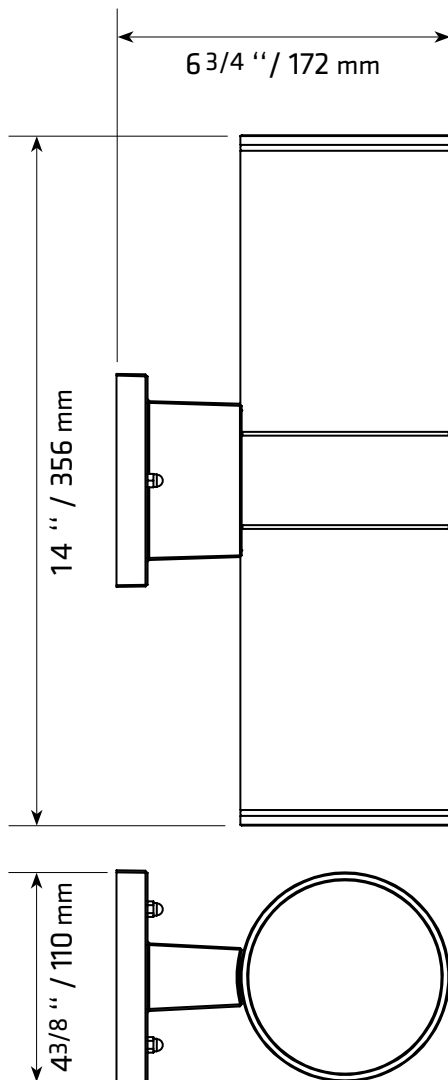

LWL-UDR30 LWL-UDR30-PH

TECHNICAL SPECIFICATIONS

- Outdoor wall-mounted lighting
- Down and uplighting
- Dimensions: 4 1/4 " dia. x 14" H
- 120 VOLTS
- For PAR-30 or A-19 bulb not included
- Socket: E26
- Colour: BK-Black
- Sealed cover glass included
- Aluminum base
- Approved for wet locations
- LWL-UDR30-PH: with photocell, turns on and off with daylight