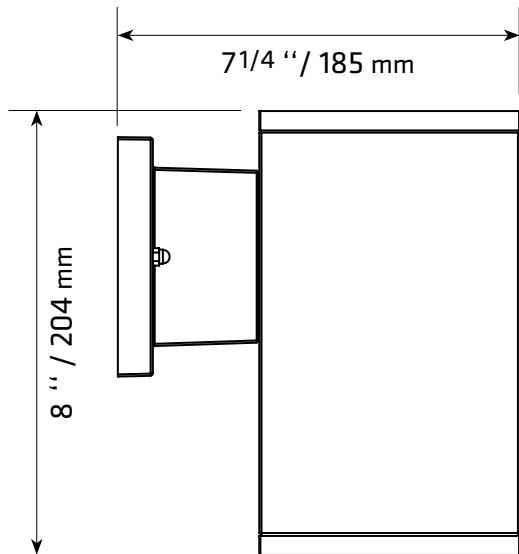

**LWL-DS30  
LWL-DS30-PH**

**TECHNICAL SPECIFICATIONS**

- Outdoor square wall-mounted lighting
- Downlighting
- Dimensions: 4 3/4" L x 4 3/4" D x 8 1/8" H
- 120 VOLTS
- For PAR-30 or A-19 bulb not included
- Socket: E26
- Colour: BK-Black
- Sealed cover glass included
- Aluminum base
- Approved for wet locations
- LWL-DS30-PH: with photocell, turns on and off with daylight