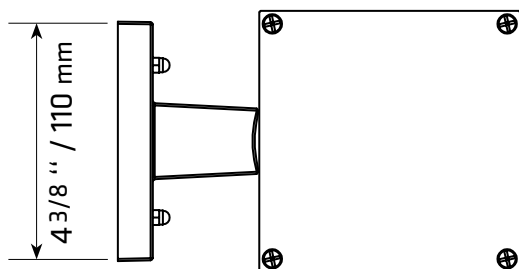

**LWL-DS30  
LWL-DS30-PH**

**TECHNICAL SPECIFICATIONS**

- Outdoor square wall-mounted lighting
- Downlighting
- Dimensions: 4 3/4" L x 4 3/4" D x 8 1/8" H
- 120 VOLTS
- For PAR-30 or A-19 bulb not included
- Socket: E26
- Colour: BK-Black
- Sealed cover glass included
- Aluminum base
- Approved for wet locations
- LWL-DS30-PH: with photocell, turns on and off with daylight