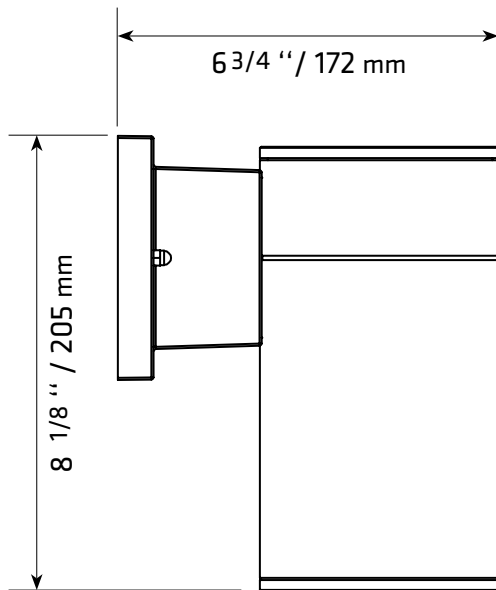

LWL-DR30 LWL-DR30-PH

TECHNICAL SPECIFICATIONS

- Outdoor wall-mounted lighting
- Downlighting
- Dimensions: 4 1/4 " dia. x 8" H
- 120 VOLTS
- For PAR-30 or A-19 bulb not included
- Socket: E26
- Colour: BK-Black
- Sealed cover glass included
- Aluminum base
- Approved for wet locations
- LWL-DR30-PH: with photocell, turns on and off with daylight