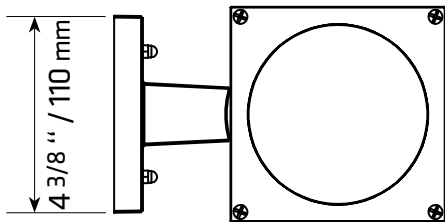

**LWL-UDS30
LWL-UDS30-PH**

TECHNICAL SPECIFICATIONS

- Outdoor square wall-mounted lighting
- Down and uplighting
- Dimensions: 4 3/4" L x 4 3/4" D x 12" H
- 120 VOLTS
- For PAR-30 or A-19 bulb not included
- Socket: E26
- Colour: BK-Black
- Sealed cover glass included
- Aluminum base
- Approved for wet locations
- LWL-UDS30-PH: with photocell, turns on and off with daylight