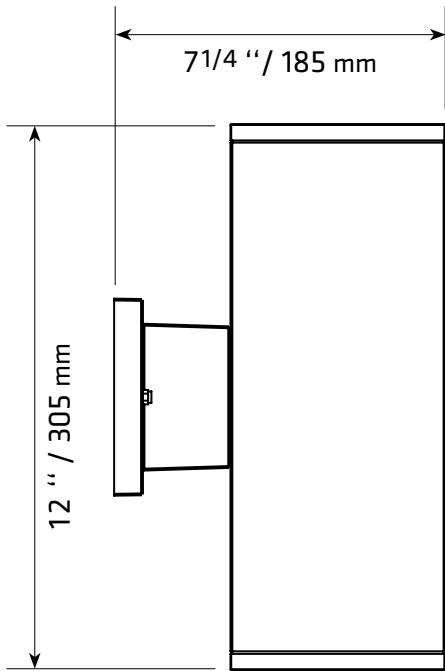

**LWL-UDS30
LWL-UDS30-PH**

TECHNICAL SPECIFICATIONS

- Outdoor square wall-mounted lighting
- Down and uplighting
- Dimensions: 4 3/4" L x 4 3/4" D x 12" H
- 120 VOLTS
- For PAR-30 or A-19 bulb not included
- Socket: E26
- Colour: BK-Black
- Sealed cover glass included
- Aluminum base
- Approved for wet locations
- LWL-UDS30-PH: with photocell, turns on and off with daylight