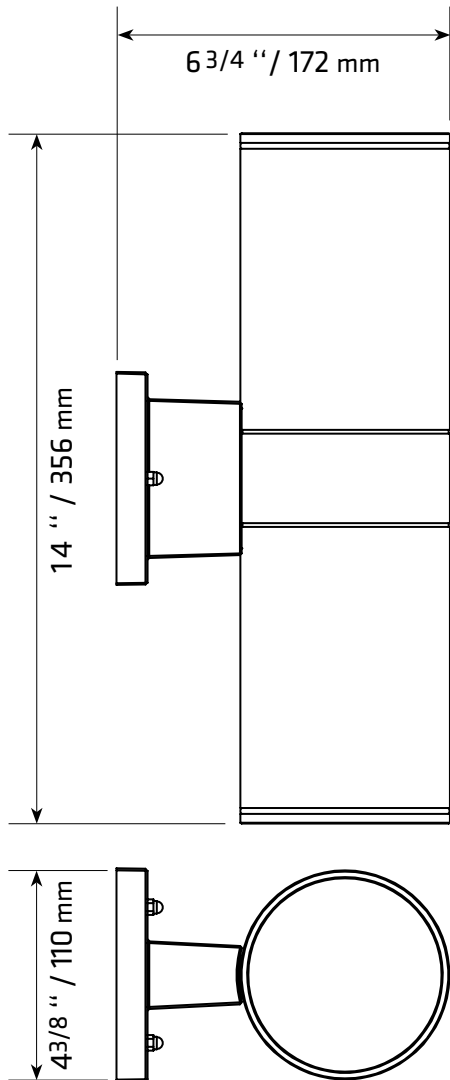

LWL-UDR30 LWL-UDR30-PH

TECHNICAL SPECIFICATIONS

- Outdoor wall-mounted lighting
- Down and uplighting
- Dimensions: 4 1/4 " dia. x 14" H
- 120 VOLTS
- For PAR-30 or A-19 bulb not included
- Socket: E26
- Colour: BK-Black
- Sealed cover glass included
- Aluminum base
- Approved for wet locations
- LWL-UDR30-PH: with photocell, turns on and off with daylight