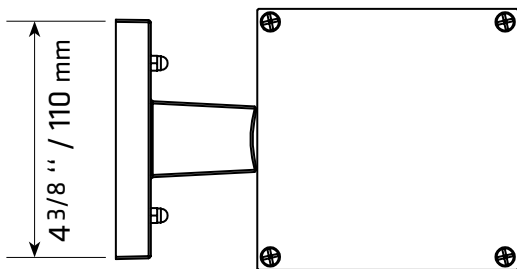

**LWL-DS30
LWL-DS30-PH**

TECHNICAL SPECIFICATIONS

- Outdoor square wall-mounted lighting
- Downlighting
- Dimensions: 4 3/4" L x 4 3/4" D x 8 1/8" H
- 120 VOLTS
- For PAR-30 or A-19 bulb not included
- Socket: E26
- Colour: BK-Black
- Sealed cover glass included
- Aluminum base
- Approved for wet locations
- LWL-DS30-PH: with photocell, turns on and off with daylight