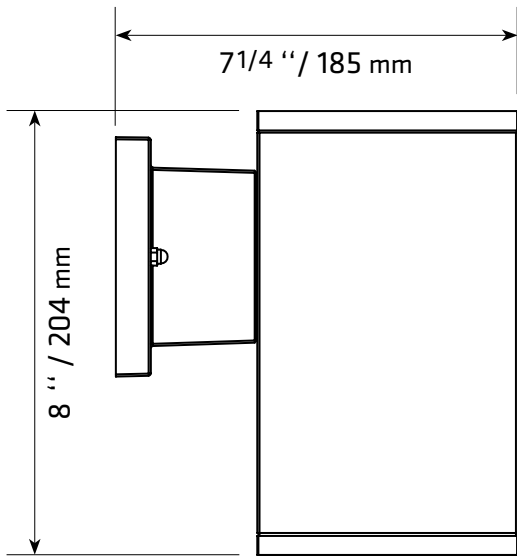

**LWL-DS30
LWL-DS30-PH**

TECHNICAL SPECIFICATIONS

- Outdoor square wall-mounted lighting
- Downlighting
- Dimensions: 4 3/4" L x 4 3/4" D x 8 1/8" H
- 120 VOLTS
- For PAR-30 or A-19 bulb not included
- Socket: E26
- Colour: BK-Black
- Sealed cover glass included
- Aluminum base
- Approved for wet locations
- LWL-DS30-PH: with photocell, turns on and off with daylight