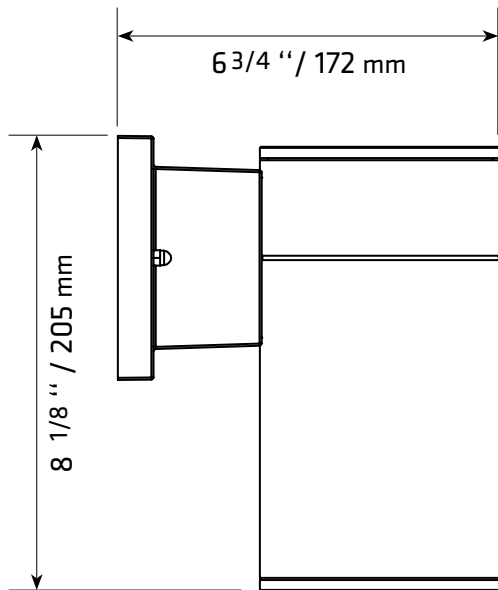

LWL-DR30 LWL-DR30-PH

TECHNICAL SPECIFICATIONS

- Outdoor wall-mounted lighting
- Downlighting
- Dimensions: 4 1/4 " dia. x 8" H
- 120 VOLTS
- For PAR-30 or A-19 bulb not included
- Socket: E26
- Colour: BK-Black
- Sealed cover glass included
- Aluminum base
- Approved for wet locations
- LWL-DR30-PH: with photocell, turns on and off with daylight