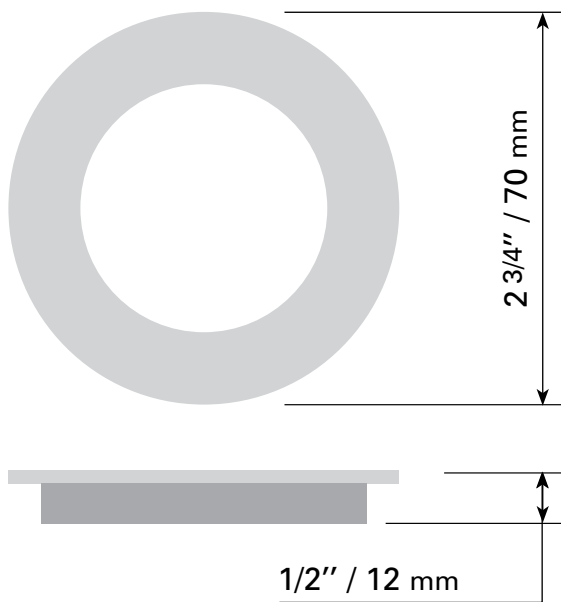

LED PUCK LIGHT

NOT
DIMMABLE

1 YEAR
WARRANTY

PL-44010-30K/40K

TECHNICAL SPECIFICATIONS

- Sizes: 2 3/4" dia. x 1/2" H
- Colours: WH-White, BS-Brushed Steel, BK-Black
- 12 VOLTS / LED 2 WATTS
- 150 LUMENS
- Degrees Kelvin: 3000K, 4000K
- CRI: > 85
- 2 1/4" hole to be drilled
- Must be installed with a Lumifaro driver

LIGHTING DIMENSIONS

JUNCTION BOX DIMENSIONS

OPTIONAL: PLC

- Surface cover for LED puck
- Colours: WH-White, BS-Brushed Steel, BK-Black

4300 Grande-Allée Blvd, Boisbriand
QC, Canada J7H 1M9

450 979-0667
info@lumifaro.com
www.lumifaro.com