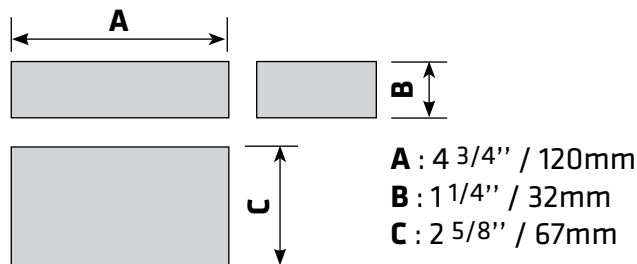

LED PUCK LIGHT

NOT
DIMMABLE

1 YEAR
WARRANTY

PL-44010-30K/40K

TECHNICAL SPECIFICATIONS

- Sizes: 2 3/4" dia. x 1/2" H
- Colours: WH-White, BS-Brushed Steel, BK-Black
- 12 VOLTS / LED 2 WATTS
- 150 LUMENS
- Degrees Kelvin: 3000K, 4000K
- CRI: > 85
- 2 1/4" hole to be drilled
- Must be installed with a Lumifaro driver

LIGHTING DIMENSIONS

JUNCTION BOX DIMENSIONS

OPTIONAL: PLC

- Surface cover for LED puck
- Colours: WH-White, BS-Brushed Steel, BK-Black

4300 Grande-Allée Blvd, Boisbriand
QC, Canada J7H 1M9

450 979-0667
info@lumifaro.com
www.lumifaro.com