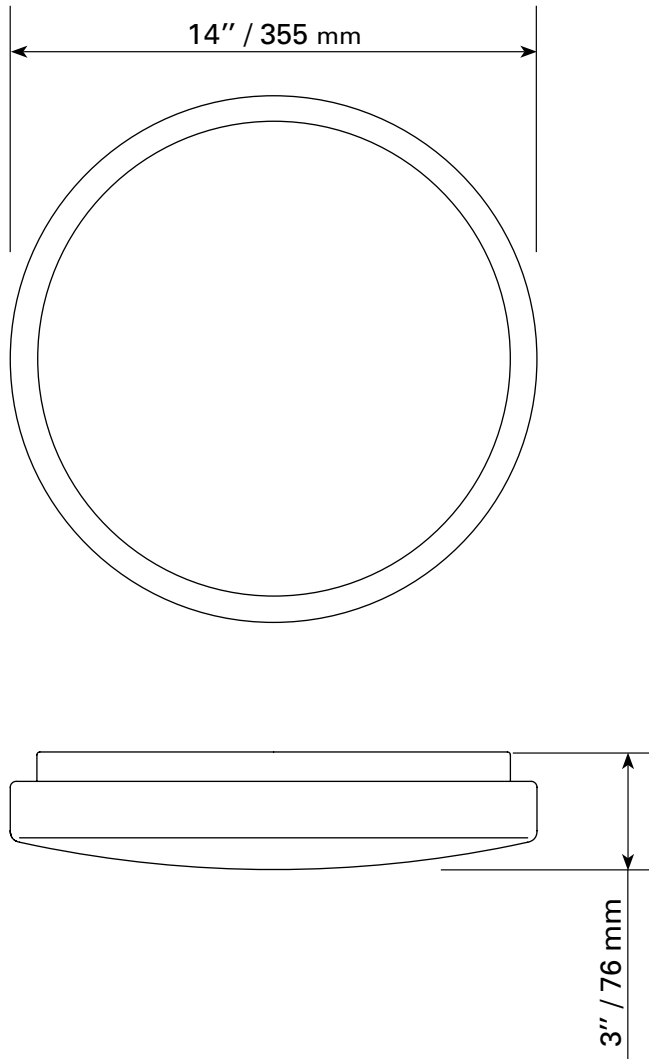

**CLD-214-30K
CLD-214-40K**

TECHNICAL SPECIFICATIONS

- Sizes: 14" dia. x 3" H
- 120 VOLTS
- 20 Watts integrated LED
- 1700 LUMENS
- Degrees Kelvin: 3000K or 4000K
- CRI: > 80
- Globe: acrylic

DIMENSIONS / CLD-214