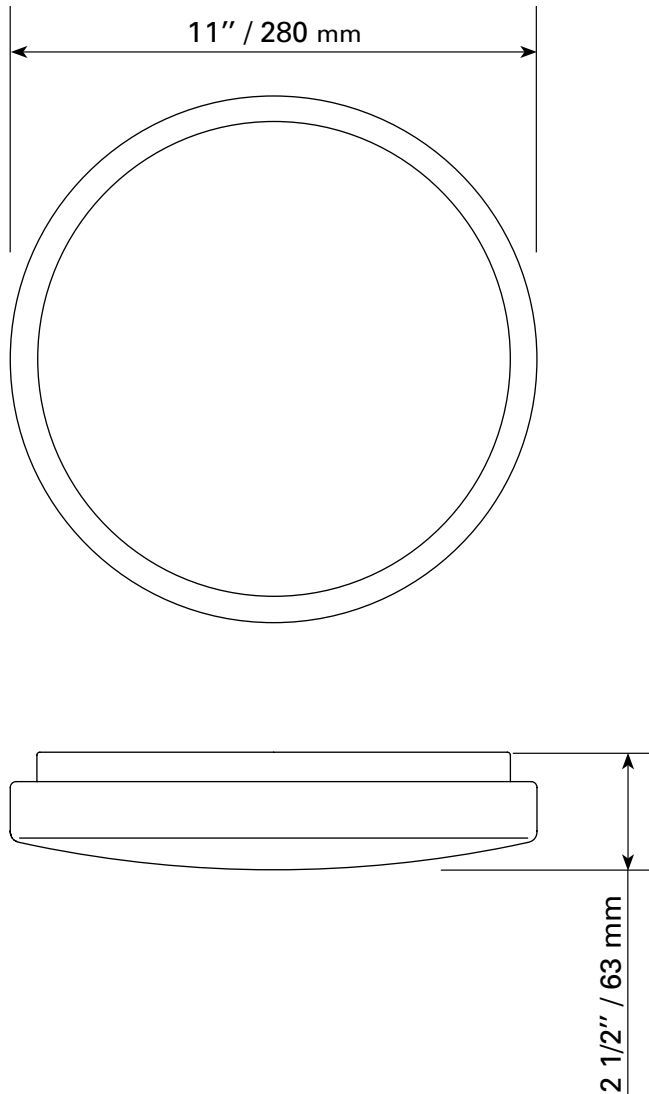

CLD-211-40K

TECHNICAL SPECIFICATIONS

- Sizes: 11" dia. x 2 1/2" H
- 120 VOLTS
- 15 Watts integrated LED
- 1200 LUMENS
- Degrees Kelvin: 4000K
- CRI: > 80
- Globe: acrylic

DIMENSIONS / CLD-211

4300 Grande-Allée Blvd, Boisbriand
QC, Canada J7H 1M9