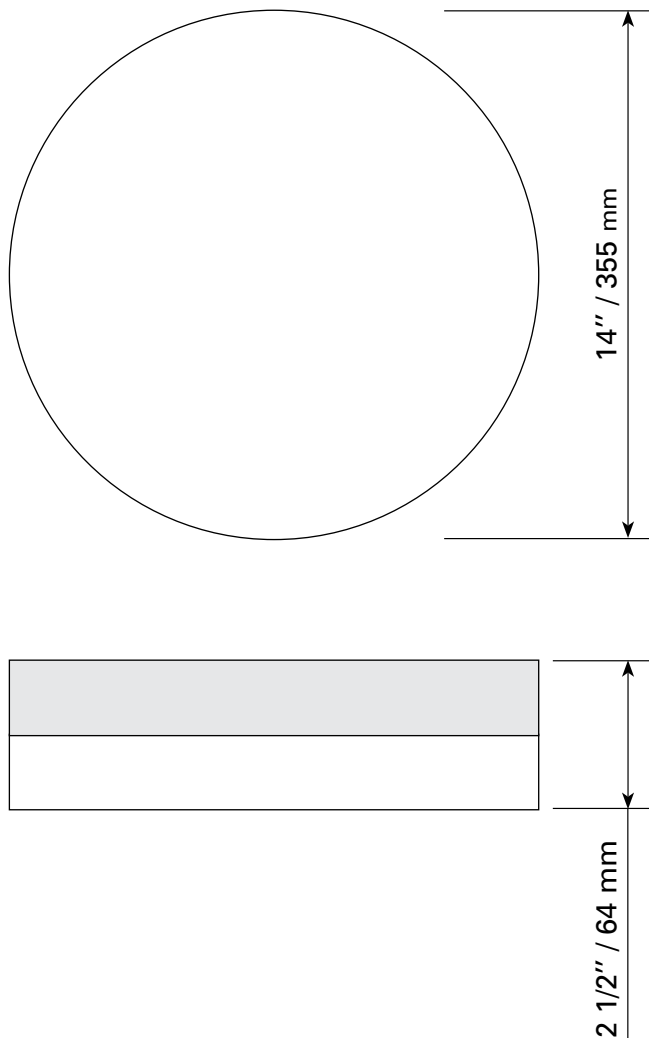

CLC-214-3CCT

TECHNICAL SPECIFICATIONS

- Sizes: 14" dia. x 2 1/2" H
- Colours: BK-Black, BS-Brushed steel
- 120 VOLTS / 20 WATTS
- 1700 LUMENS
- Degrees Kelvin: 2700K, 3000K, 4000K to choose with the selection button
- CRI: > 80
- Approved for wet locations
- Globe: acrylic

DIMENSIONS / CLC-214-3CCT

CLIENT:
PROJECT:
DATE: