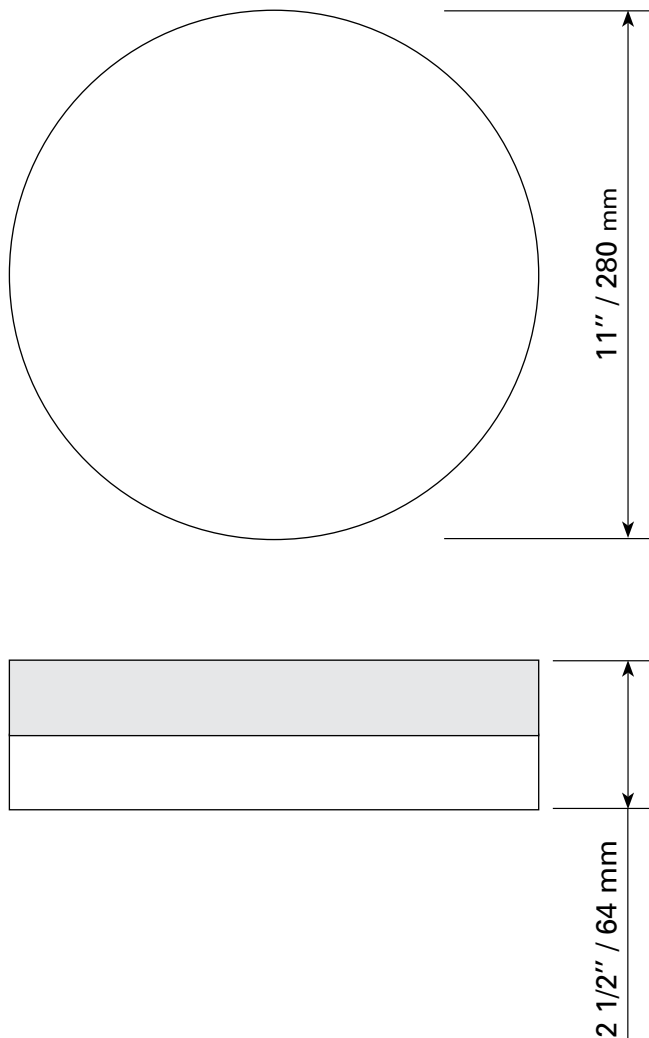

CLC-211-3CCT

TECHNICAL SPECIFICATIONS

- Sizes: 11" dia. x 2 1/2" H
- Colours: BK-Black
- 120 VOLTS / 15 WATTS
- 1000 LUMENS
- Degrees Kelvin: 2700K, 3000K, 4000K to choose with the selection button
- CRI: > 80
- Approved for wet locations
- Globe: acrylic

DIMENSIONS / CLC-211-3CCT

CLIENT:
PROJECT:
DATE: