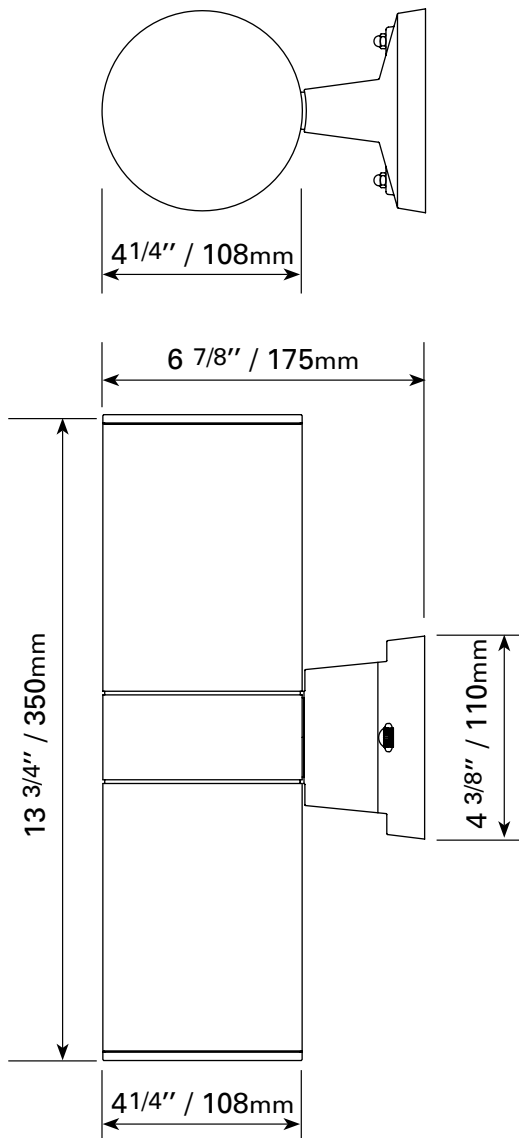

LWL-UD9W / 30K

TECHNICAL SPECIFICATIONS

- Outdoor wall-mounted lighting
- Down and uplighting
- Dimensions: 4 1/4" dia. x 14" H
- 120V / 2 x 9 WATTS integrated LED
- 800 LUMENS (up)
- 800 LUMEN (down)
- Degrees Kelvin: 3000K
- DOB
- Colours: BK-Black, GR-Grey
- Sealed cover glass included
- Aluminum base
- Approved for wet locations

DIMENSIONS / LWL-UD9W

4300 Grande-Allée Blvd, Boisbriand
QC, Canada J7H 1M9

450 979-0667
info@lumifaro.com
www.lumifaro.com

| |
|----------|
| CLIENT: |
| PROJECT: |
| DATE: |