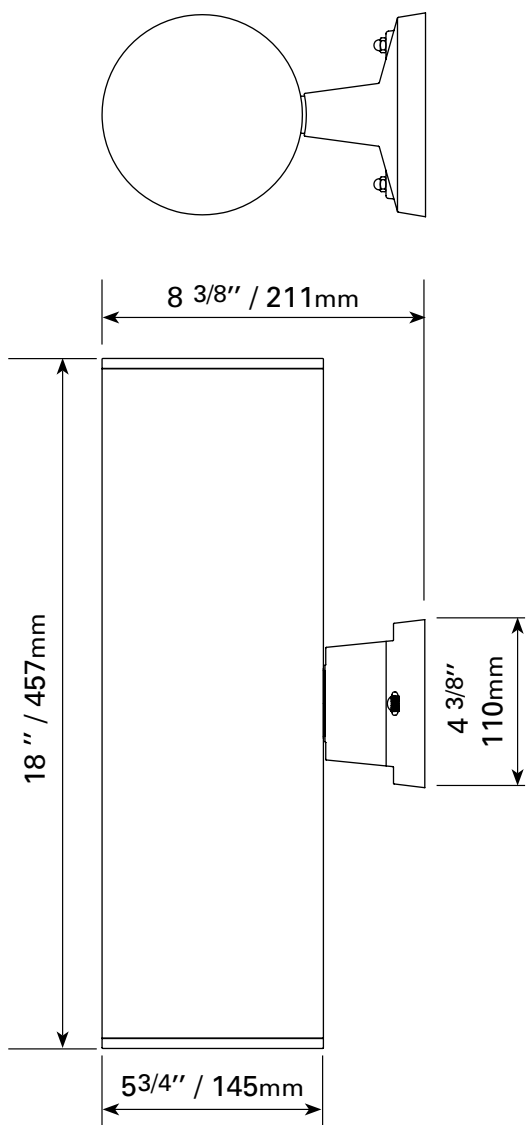

LWL-UD5-15W / 40K

TECHNICAL SPECIFICATIONS

- Outdoor wall-mounted lighting
- Down and uplighting
- Dimensions: 5 3/4" dia. x 18" H
- 120V / 2 x 15 WATTS integrated LED
- 1350 LUMENS
- Degrees Kelvin: 4000K
- DOB
- Colours: BK-Black, GR-Grey
- Sealed cover glass included
- Aluminum base
- Approved for wet locations

DIMENSIONS / LWL-UD5-15W

4300 Grande-Allée Blvd, Boisbriand
QC, Canada J7H 1M9

450 979-0667
info@lumifaro.com
www.lumifaro.com

CLIENT:
PROJECT:
DATE: