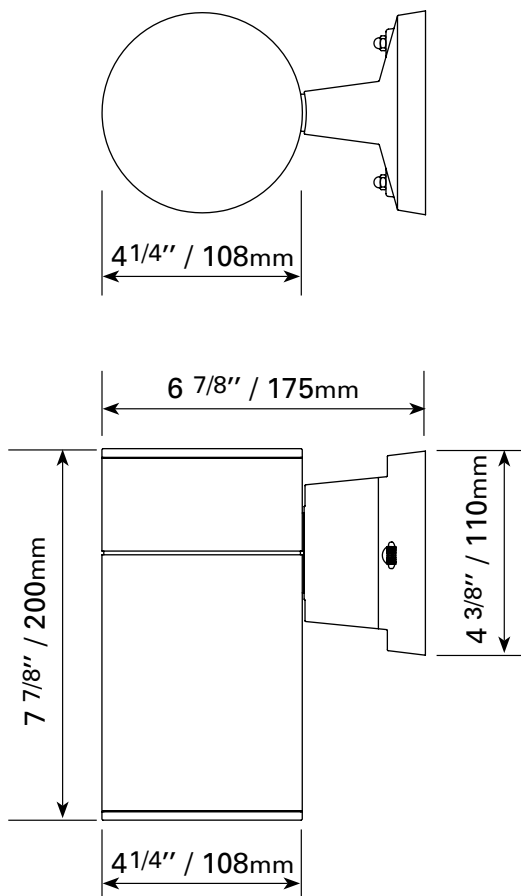

# LWL-D9W / 30K

## TECHNICAL SPECIFICATIONS

- Outdoor wall-mounted lighting
- Downlighting
- Dimensions: 4 1/4 " dia. x 8" H
- 120V / 9 WATTS integrated LED
- 720 LUMENS
- Degrees Kelvin: 3000K
- DOB
- Colours: BK-Black, GR-Grey
- Sealed cover glass included
- Aluminum base
- Approved for wet locations

## DIMENSIONS / LWL-D9W

CLIENT:
PROJECT:
DATE: