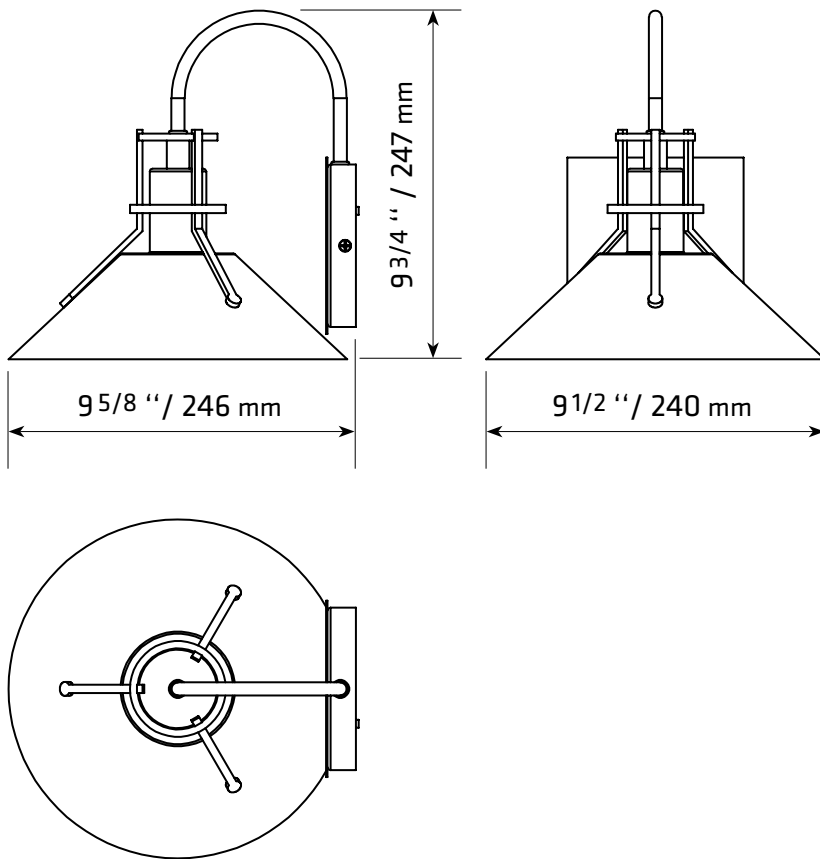

LWL-523P

TECHNICAL SPECIFICATIONS

- Outdoor wall-mounted lighting
- Downlighting
- Dimensions: 9 1/2" dia. x 10" H
- 120 VOLTS
- For A-19 or AT-19 bulb retro style not included
- Socket: E26
- Colour: BK-Black
- Aluminum base
- Approved for wet locations