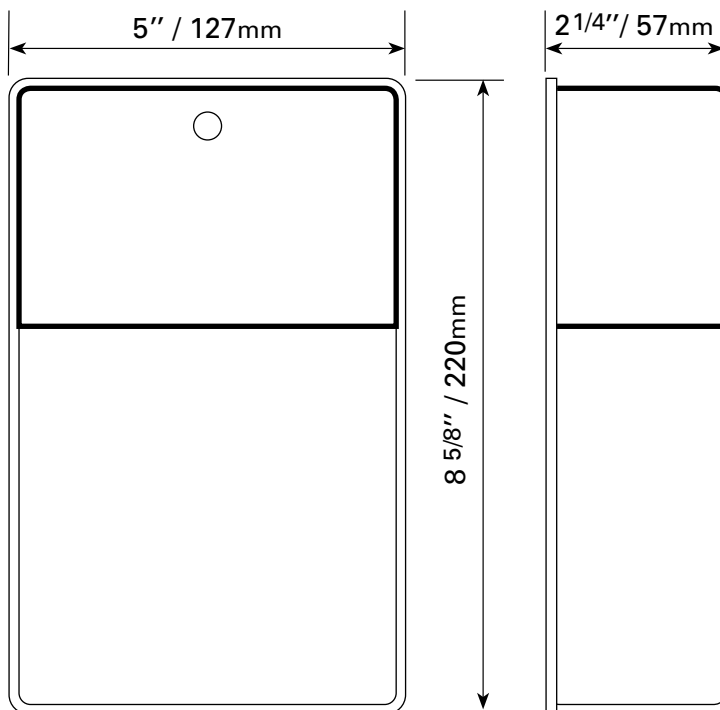

## LWL-13W / 30K AND 40K

### TECHNICAL SPECIFICATIONS

- Outdoor wall-mounted lighting
- Glare-free frosted glass
- Dimensions: 5" L x 8 5/8" H x 2 1/4" D
- 120V / 13 WATTS
- 1200 LUMENS
- Degrees Kelvin: 3000K / 4000K
- With photocell, turns on and off according to daylight level

### DIMENSIONS / LWL-13W

CLIENT:
PROJECT:
DATE: