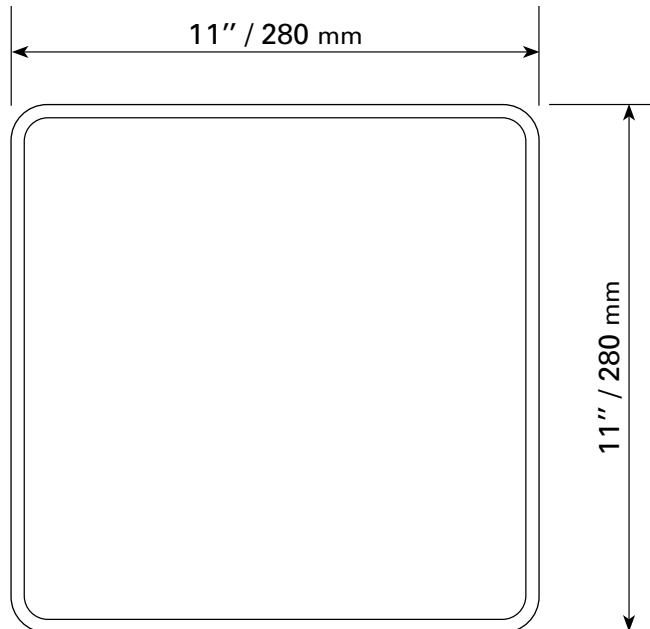

## CLS-211-30K

### TECHNICAL SPECIFICATIONS

- Sizes: 11" x 11" x 3 3/8" H
- 120 VOLTS / 15 WATTS
- 1050 LUMENS
- Degrees Kelvin: 3000K
- CRI: > 80
- Globe: acrylic

### DIMENSIONS / CLS-211

CLIENT:
PROJECT:
DATE: