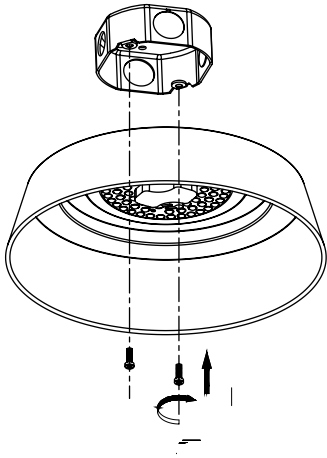

### TECHNICAL SPECIFICATIONS

- Sizes: 15 3/4" dia. x 4" H
- Colours:
  - WH-WH-White inside white
  - BK-WH-Black inside white
  - BK-G-Black inside gold
- 120 VOLTS / 26 WATTS with integrated LED
- 1560 LUMENS
- Degrees Kelvin: 3000K, 4000K, 5000K to choose with the selection button
- DOB
- CRI: > 80
- Dry location

### DIMENSIONS / CL23P15

CLIENT:
PROJECT:
DATE:

# EASY INSTALLATION

1.

2.

3.

4.