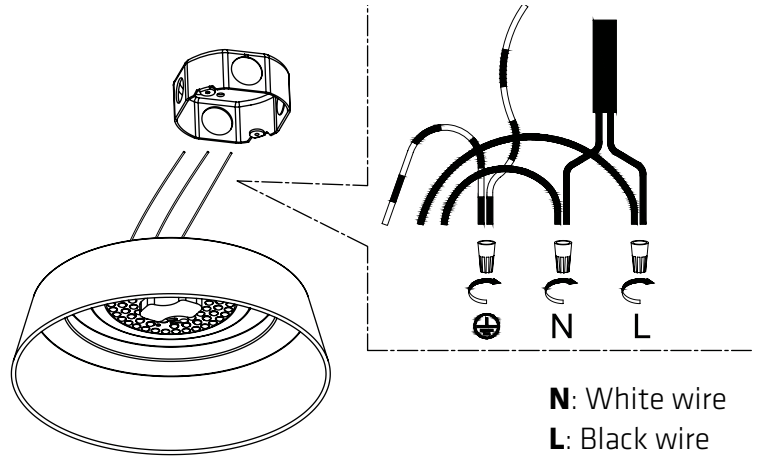

### TECHNICAL SPECIFICATIONS

- Sizes: 15 3/4" dia. x 4" H
- Colours:
  - WH-WH-White inside white
  - BK-WH-Black inside white
  - BK-G-Black inside gold
- 120 VOLTS / 26 WATTS with integrated LED
- 1560 LUMENS
- Degrees Kelvin: 3000K, 4000K, 5000K to choose with the selection button
- DOB
- CRI: > 80
- Dry location

### DIMENSIONS / CL23P15

CLIENT:
PROJECT:
DATE:

# EASY INSTALLATION

1.

2.

3.

4.