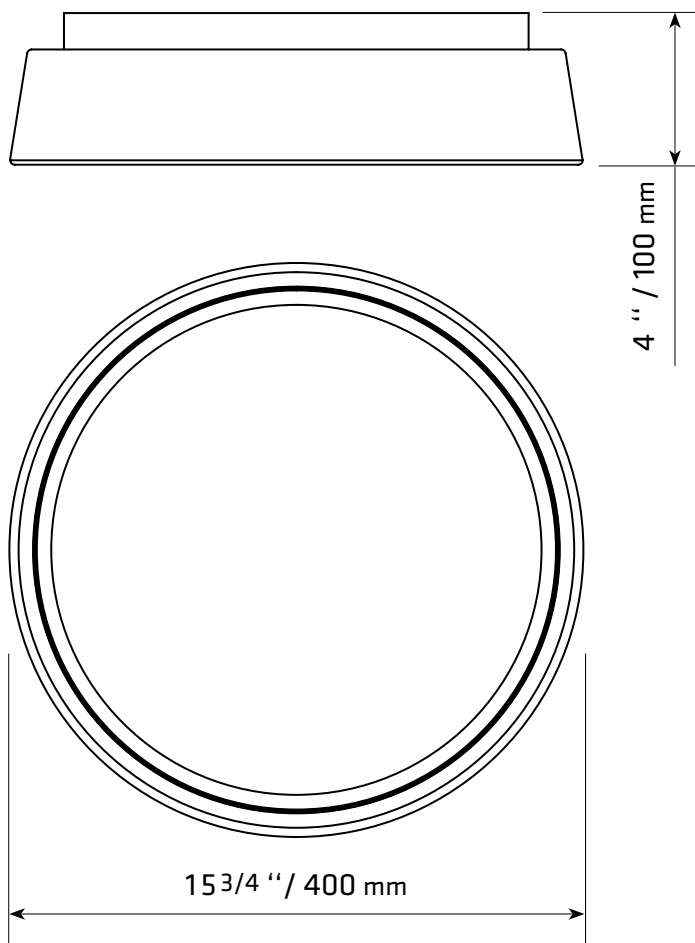

## CL23P15

### TECHNICAL SPECIFICATIONS

- Sizes: 15 3/4" dia. x 4" H
- Colours:
  - WH-WH-White inside white
  - BK-WH-Black inside white
  - BK-G-Black inside gold
- 120 VOLTS / 26 WATTS with integrated LED
- 1560 LUMENS
- Degrees Kelvin: 3000K, 4000K, 5000K to choose with the selection button
- DOB
- CRI: > 80
- Dry location

### DIMENSIONS / CL23P15

CLIENT:
PROJECT:
DATE: