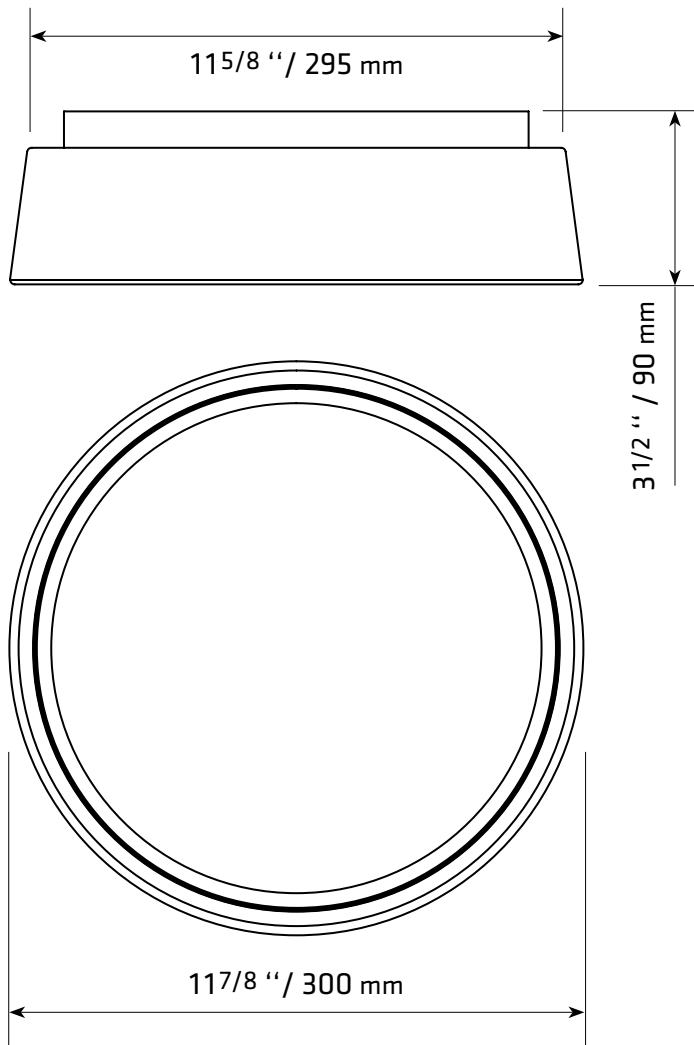

CL23P12

TECHNICAL SPECIFICATIONS

- Sizes: 12" dia. x 3 1/2" H
- Colours:
  - WH-WH-White inside white
  - BK-WH-Black inside white
  - BK-G-Black inside gold
- 120 VOLTS / 15 WATTS with integrated LED
- 900 LUMENS
- Degrees Kelvin: 3000K, 4000K, 5000K to choose with the selection button
- DOB
- CRI: > 80
- Dry location

DIMENSIONS / CL23P12

4300 Grande-Allée Blvd, Boisbriand
QC, Canada J7H 1M9

450 979-0667
info@lumifaro.com
www.lumifaro.com

CLIENT:
PROJECT:
DATE: