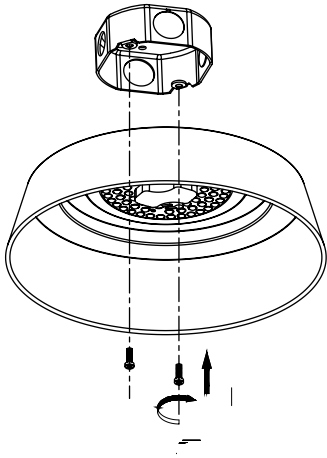

### TECHNICAL SPECIFICATIONS

- Sizes: 12" dia. x 3 1/2" H
- Colours:
  - WH-WH-White inside white
  - BK-WH-Black inside white
  - BK-G-Black inside gold
- 120 VOLTS / 15 WATTS with integrated LED
- 900 LUMENS
- Degrees Kelvin: 3000K, 4000K, 5000K to choose with the selection button
- DOB
- CRI: > 80
- Dry location

# EASY INSTALLATION

1.

2.

3.

4.