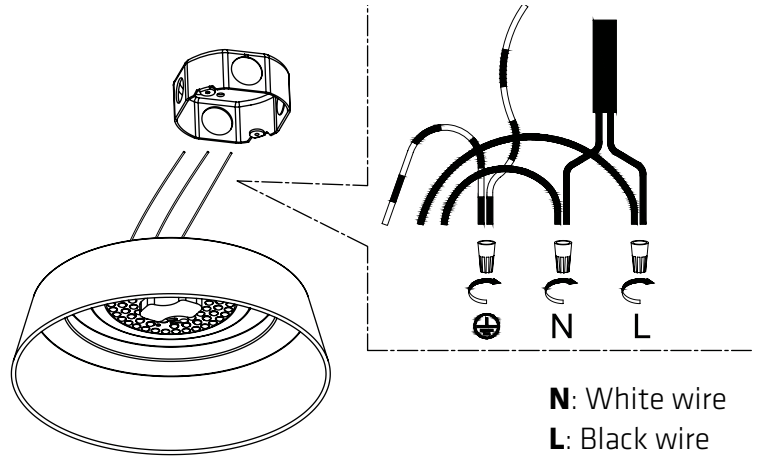

### TECHNICAL SPECIFICATIONS

- Sizes: 12" dia. x 3 1/2" H
- Colours:
  - WH-WH-White inside white
  - BK-WH-Black inside white
  - BK-G-Black inside gold
- 120 VOLTS / 15 WATTS with integrated LED
- 900 LUMENS
- Degrees Kelvin: 3000K, 4000K, 5000K to choose with the selection button
- DOB
- CRI: > 80
- Dry location

# EASY INSTALLATION

1.

2.

3.

4.