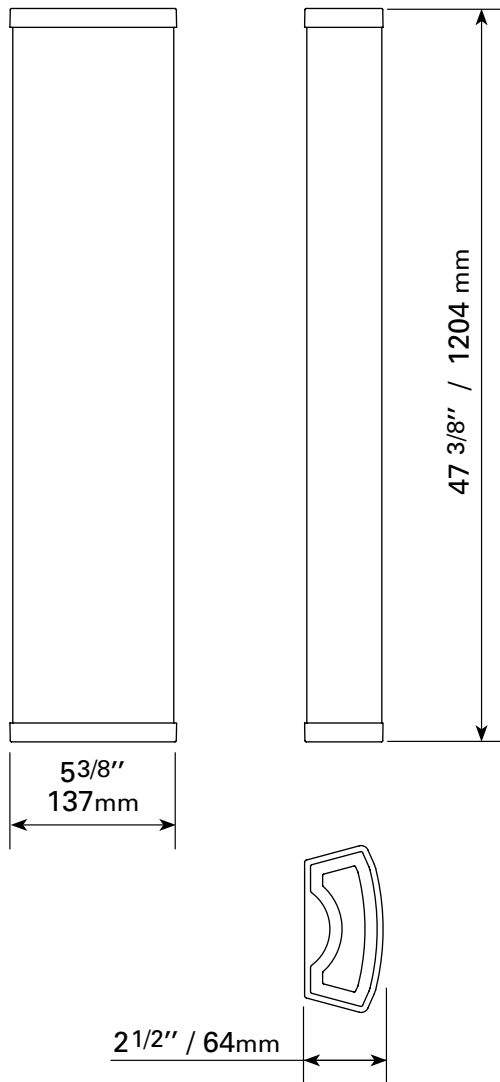

CLW-480-40K/50K

TECHNICAL SPECIFICATIONS

- Sizes: 5 3/8" x 47 3/8"
- 120 V - 277 V / 40 WATTS
- 3200 LUMENS
- Beam angle: 110° / CRI: > 80
- Degrees Kelvin: 4000K / 5000K
- Approved for wet locations

SIZES / LED PANEL CLW-480