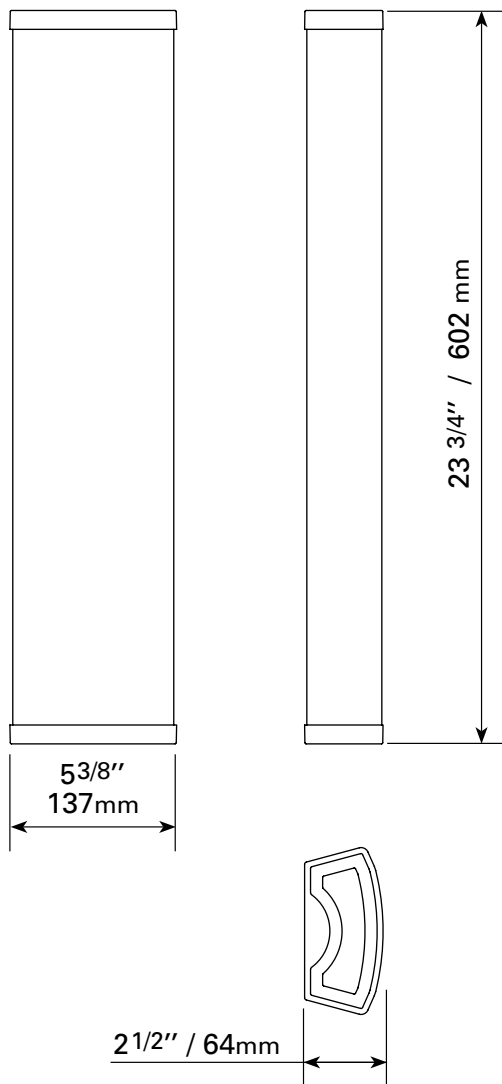

CLW-240-40K

TECHNICAL SPECIFICATIONS

- Sizes: 5 3/8" x 23 3/4"
- 120 V - 277 V / 25 WATTS
- 2000 LUMENS
- Beam angle: 110° / CRI: > 80
- Degrees Kelvin: 4000K
- Approved for wet locations

SIZES / LED PANEL CLW-240