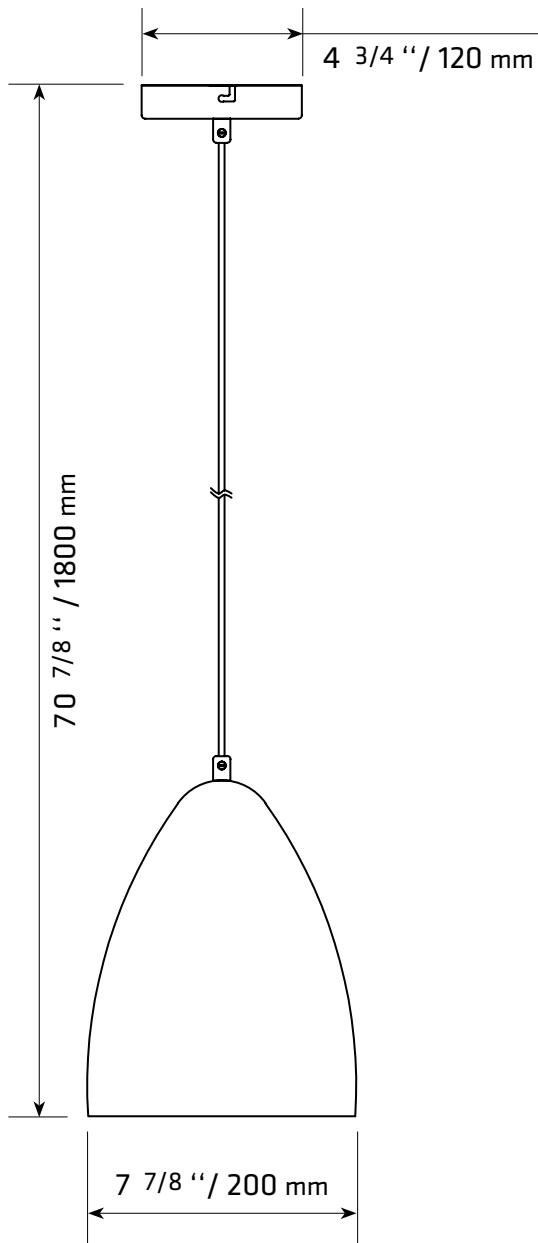

CL-EPT9

TECHNICAL SPECIFICATIONS

- Sizes: 7 7/8" diameter x 9 7/8" height
- Colours: Black inside white
- Height: adjustable
- Canopy: round
- For E26 bulb non included

DIMENSIONS / CL-EPT9

4300 Grande-Allée Blvd, Boisbriand
QC, Canada J7H 1M9

450 979-0667
info@lumifaro.com
www.lumifaro.com

CLIENT:
PROJECT:
DATE:

EASY INSTALLATION

1.

2.

N: White wire
L: Black wire

3.

Bulb: **E26**