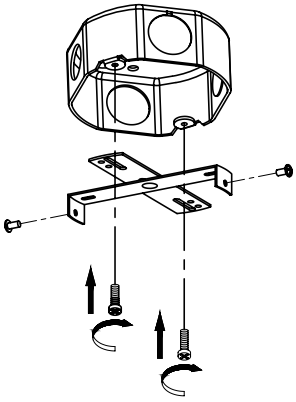

EASY INSTALLATION

1.