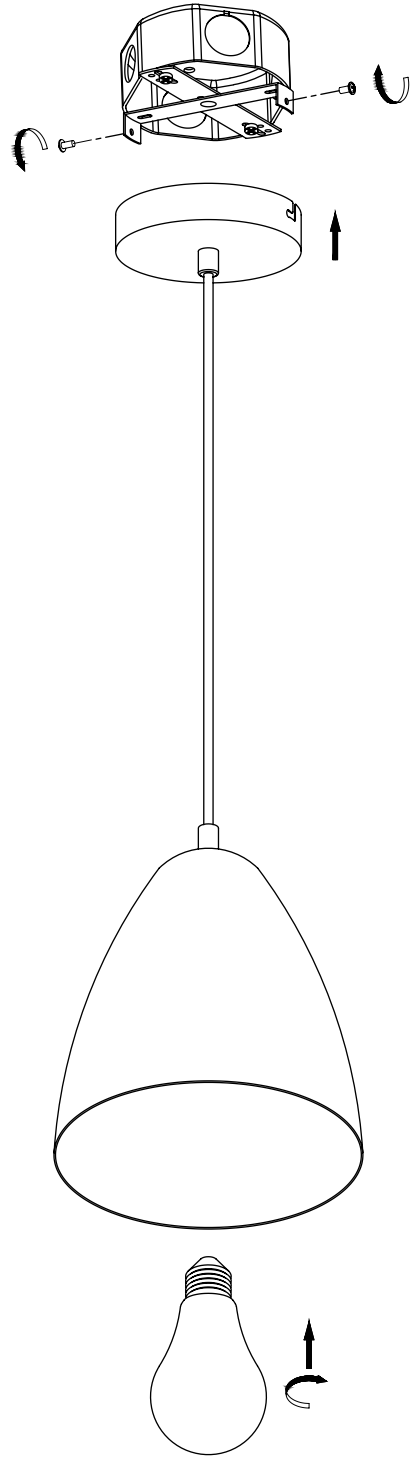

CL-EPT9

TECHNICAL SPECIFICATIONS

- Sizes: 7 7/8" diameter x 9 7/8" height
- Colours: Black inside white
- Height: adjustable
- Canopy: round
- For E26 bulb non included

DIMENSIONS / CL-EPT9

4300 Grande-Allée Blvd, Boisbriand
QC, Canada J7H 1M9

450 979-0667
info@lumifaro.com
www.lumifaro.com

CLIENT:
PROJECT:
DATE:

EASY INSTALLATION

1.

2.

N: White wire
L: Black wire

3.

Bulb: **E26**