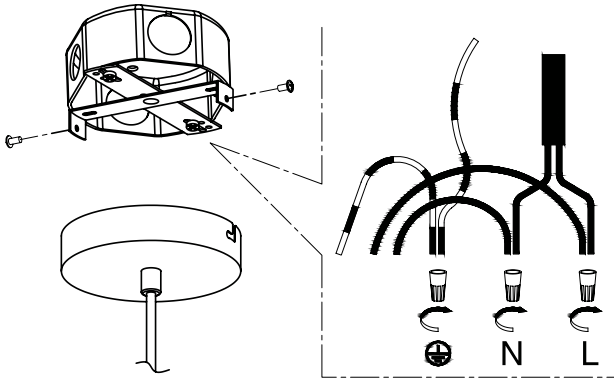

CL-EPT9

TECHNICAL SPECIFICATIONS

- Sizes: 7 7/8" diameter x 9 7/8" height
- Colours: Black inside white
- Height: adjustable
- Canopy: round
- For E26 bulb non included

DIMENSIONS / CL-EPT9

4300 Grande-Allée Blvd, Boisbriand
QC, Canada J7H 1M9

450 979-0667
info@lumifaro.com
www.lumifaro.com

CLIENT:
PROJECT:
DATE:

EASY INSTALLATION

1.

2.

N: White wire
L: Black wire

3.

Bulb: **E26**