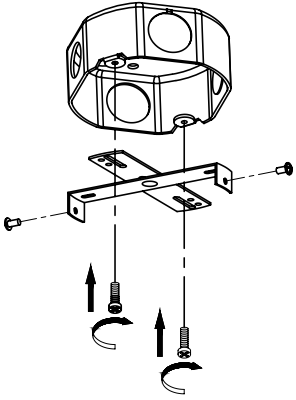

### TECHNICAL SPECIFICATIONS

- Sizes: 7 7/8" diameter x 7 7/8" height
- Colours: Black inside white
- Height: adjustable
- Canopy: round
- For E26 bulb non included

# EASY INSTALLATION

1.

2.

N: White wire  
L: Black wire

3.

Bulb: E26