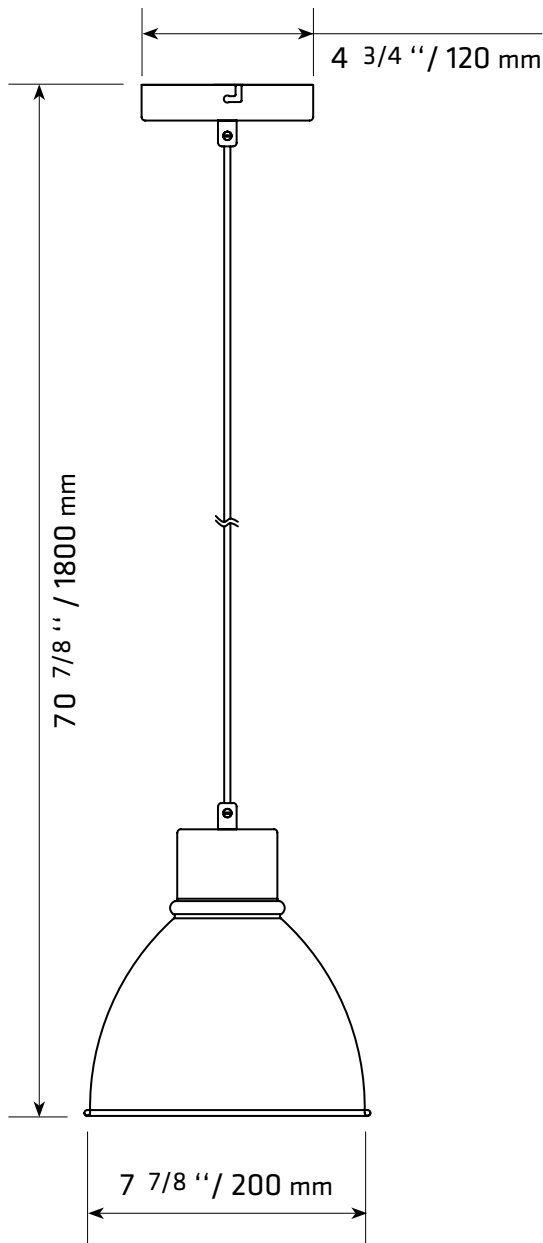

### TECHNICAL SPECIFICATIONS

- Sizes: 7 7/8" diameter x 7 7/8" height
- Colours: Black inside white
- Height: adjustable
- Canopy: round
- For E26 bulb non included

### DIMENSIONS / CL-EPT8

4300 Grande-Allée Blvd, Boisbriand  
QC, Canada J7H 1M9

450 979-0667  
info@lumifaro.com  
www.lumifaro.com

CLIENT:
PROJECT:
DATE:

# EASY INSTALLATION

1.

2.

N: White wire  
L: Black wire

3.

Bulb: E26