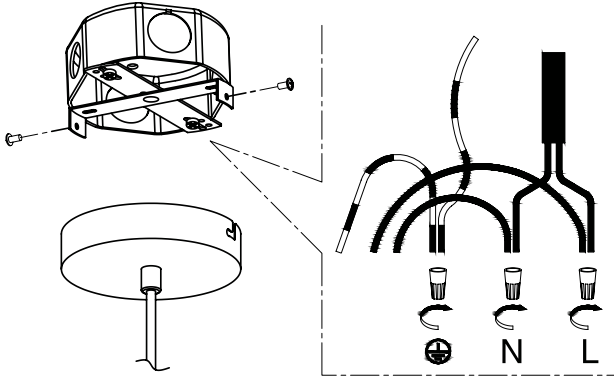

### TECHNICAL SPECIFICATIONS

- Sizes: 7 7/8" diameter x 7 7/8" height
- Colours: Black inside white
- Height: adjustable
- Canopy: round
- For E26 bulb non included

# EASY INSTALLATION

1.

2.

N: White wire  
L: Black wire

3.

Bulb: E26