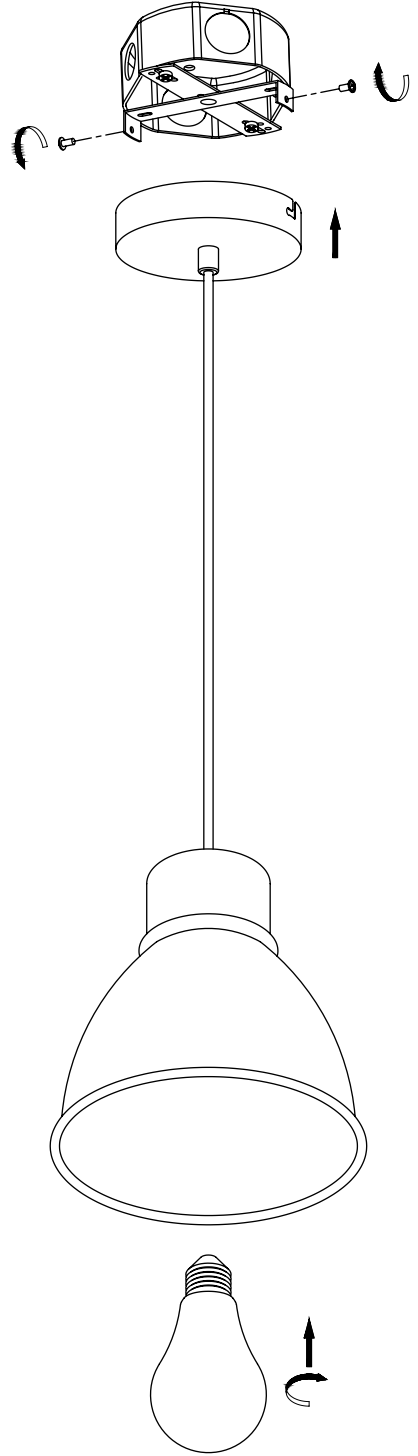

### TECHNICAL SPECIFICATIONS

- Sizes: 7 7/8" diameter x 7 7/8" height
- Colours: Black inside white
- Height: adjustable
- Canopy: round
- For E26 bulb non included

# EASY INSTALLATION

1.

2.

N: White wire  
L: Black wire

3.

Bulb: E26