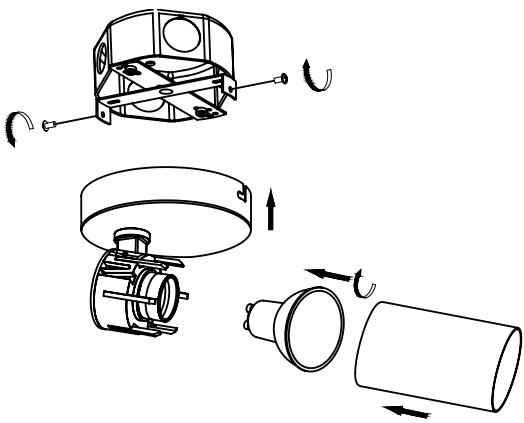

TK-22104-2

TECHNICAL SPECIFICATIONS

- **2-light track**
- Sizes: 4 3/4" width x 8 3/4" length x 5 1/8" height
- Colours: WH-White, BK-Black
- For GU-10 bulb not included

4300 Grande-Allée Blvd, Boisbriand
QC, Canada J7H 1M9

450 979-0667
info@lumifaro.com
www.lumifaro.com

CLIENT:
PROJECT:
DATE:

EASY INSTALLATION

1.

2.

N: White wire
L: Black wire

3.

OR