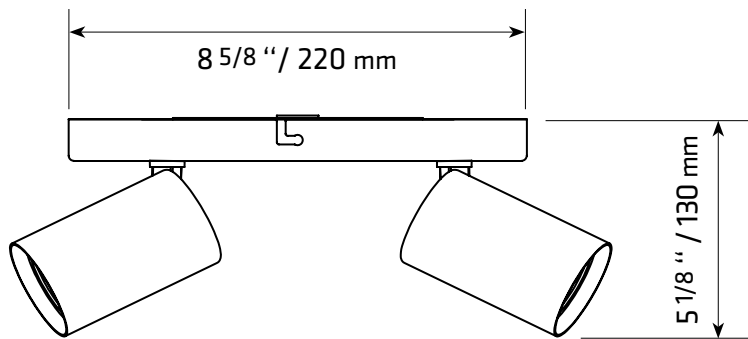

TK-22104-2

TECHNICAL SPECIFICATIONS

- **2-light track**
- Sizes: 4 3/4" width x 8 3/4" length x 5 1/8" height
- Colours: WH-White, BK-Black
- For GU-10 bulb not included

4300 Grande-Allée Blvd, Boisbriand
QC, Canada J7H 1M9