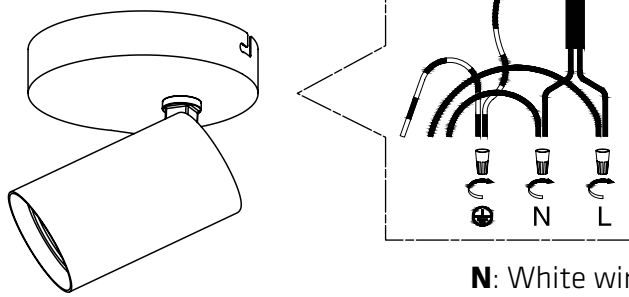

TK-22104-2

TECHNICAL SPECIFICATIONS

- **2-light track**
- Sizes: 4 3/4" width x 8 3/4" length x 5 1/8" height
- Colours: WH-White, BK-Black
- For GU-10 bulb not included

4300 Grande-Allée Blvd, Boisbriand
QC, Canada J7H 1M9

450 979-0667
info@lumifaro.com
www.lumifaro.com

CLIENT:
PROJECT:
DATE:

EASY INSTALLATION

1.

2.

N: White wire
L: Black wire

3.

OR