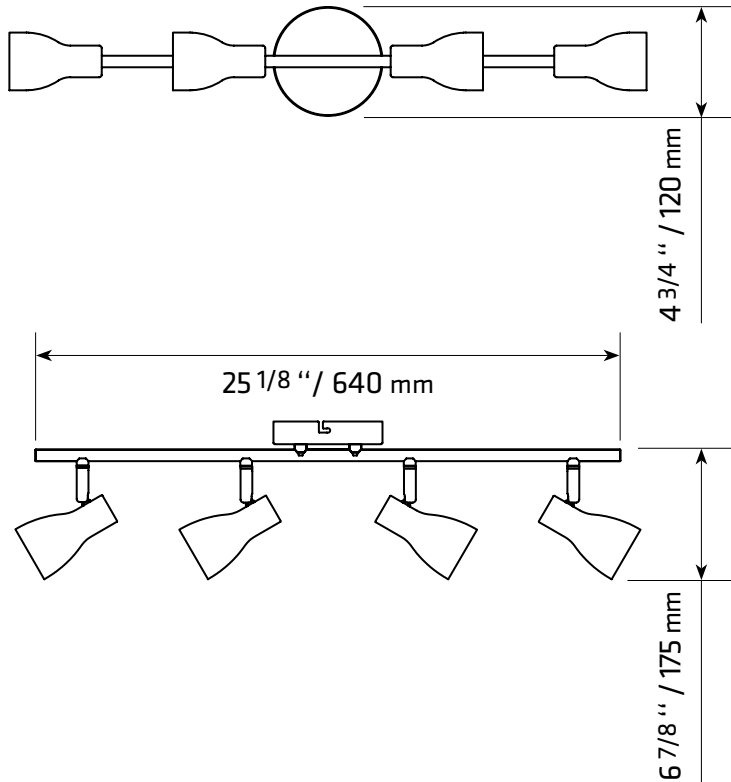

### TECHNICAL SPECIFICATIONS

- **4-light track**
- Sizes: 4 3/4" width x 25 3/16" length x 6 7/8" height
- Colours: WH-White, BK-Black
- For GU-10 bulb not included

4300 Grande-Allée Blvd, Boisbriand  
QC, Canada J7H 1M9

# EASY INSTALLATION

1.

2.

**N:** White wire  
**L:** Black wire

3.