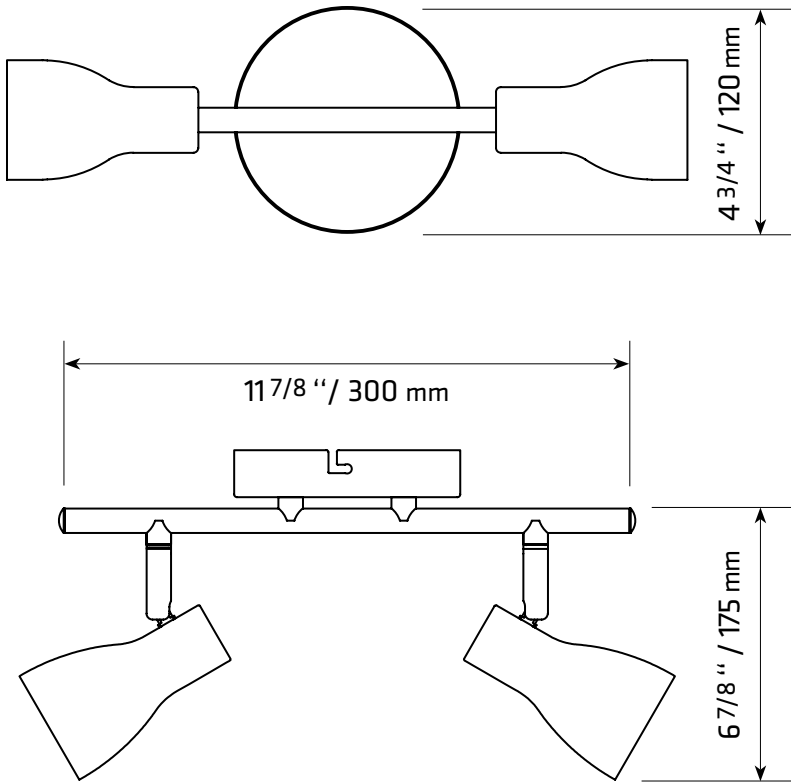

TK-220304-2

TECHNICAL SPECIFICATIONS

- **2-light track**
- Sizes: 4 3/4" width x 11 3/4" length x 6 7/8" height
- Colours: WH-White, BK-Black
- For GU-10 bulb not included

4300 Grande-Allée Blvd, Boisbriand
QC, Canada J7H 1M9