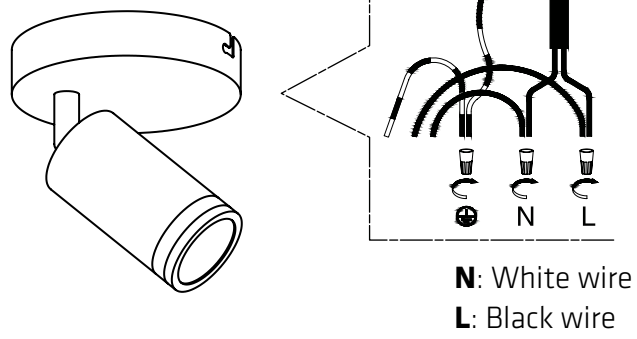

EASY INSTALLATION

1.

2.

3.