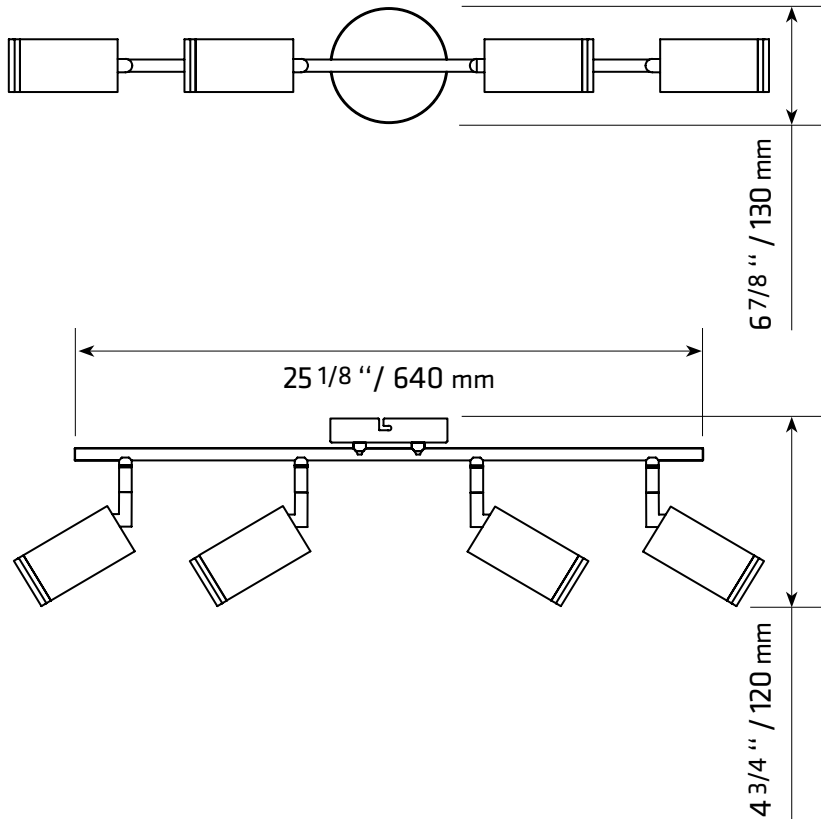

## TECHNICAL SPECIFICATIONS

- **4-light track**
- Sizes: 4 3/4" width x 25 3/16" length x 6 7/8" height
- Colours: BK-Black
- For GU-10 bulb not included

4300 Grande-Allée Blvd, Boisbriand  
QC, Canada J7H 1M9