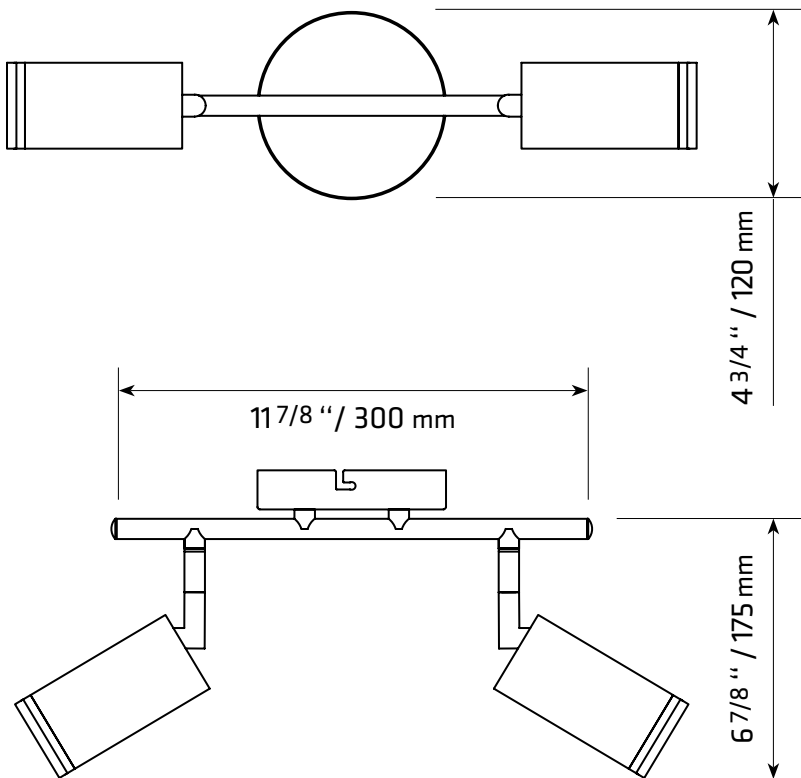

TK-220302-2

TECHNICAL SPECIFICATIONS

- **2-light track**
- Sizes: 4 3/4" width x 11 3/4" length x 6 7/8" height
- Colours: BK-Black
- For GU-10 bulb not included

4300 Grande-Allée Blvd, Boisbriand
QC, Canada J7H 1M9

450 979-0667

info@lumifaro.com
www.lumifaro.com

CLIENT:
PROJECT:
DATE:

EASY INSTALLATION

1.

2.

N: White wire
L: Black wire

3.