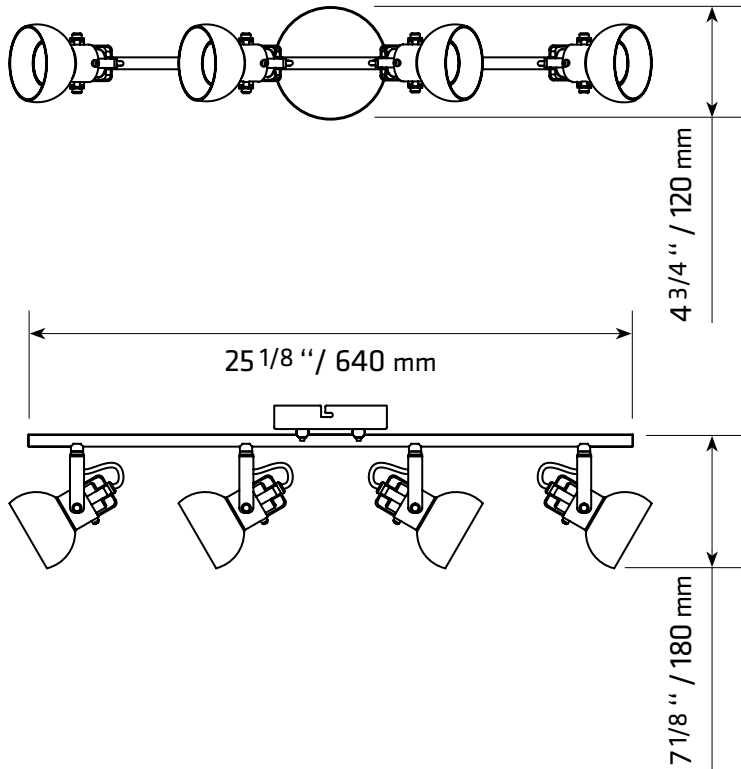

TK-161215-4

TECHNICAL SPECIFICATIONS

- 4-light track
- Sizes: 4 3/4" width x 25 3/16" length x 7" height
- Colours: WH-White, BK-Black
- For GU-10 bulb not included

4300 Grande-Allée Blvd, Boisbriand
QC, Canada J7H 1M9

450 979-0667
info@lumifaro.com
www.lumifaro.com

CLIENT:
PROJECT:
DATE:

EASY INSTALLATION

1.

2.

N: White wire
L: Black wire

3.