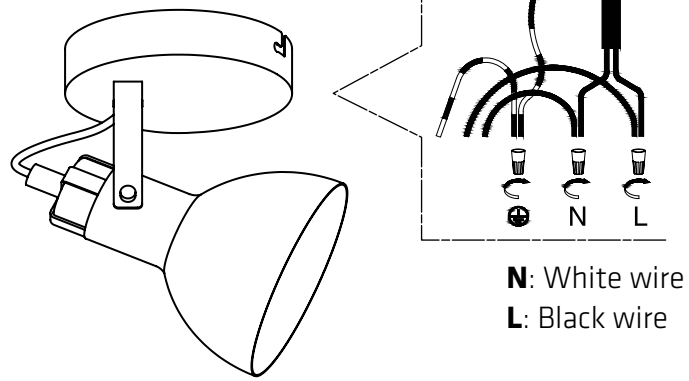

EASY INSTALLATION

1.

2.

3.