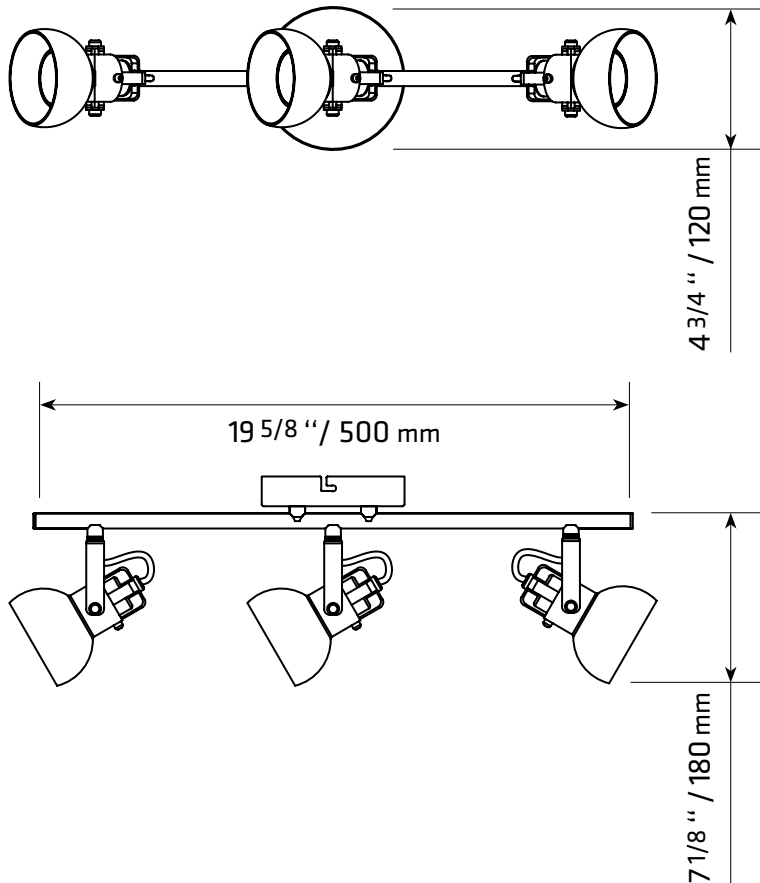

TK-161215-3

TECHNICAL SPECIFICATIONS

- **3-light track**
- Sizes: 4 3/4" width x 20" length x 7" height
- Colours: WH-White, BK-Black
- For GU-10 bulb not included

CLIENT:
PROJECT:
DATE:

EASY INSTALLATION

1.

2.

3.