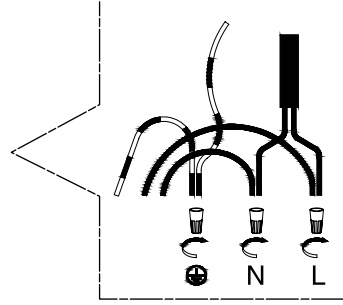

## TECHNICAL SPECIFICATIONS

- **4-light track**
- Sizes: 4 3/4" width x 25 3/16" length x 6 7/8" height
- Colours: BK-Black, BS-Brushed steel
- For GU-10 bulb not included

4300 Grande-Allée Blvd, Boisbriand  
QC, Canada J7H 1M9

# EASY INSTALLATION

1.

2.

**N:** White wire  
**L:** Black wire

3.