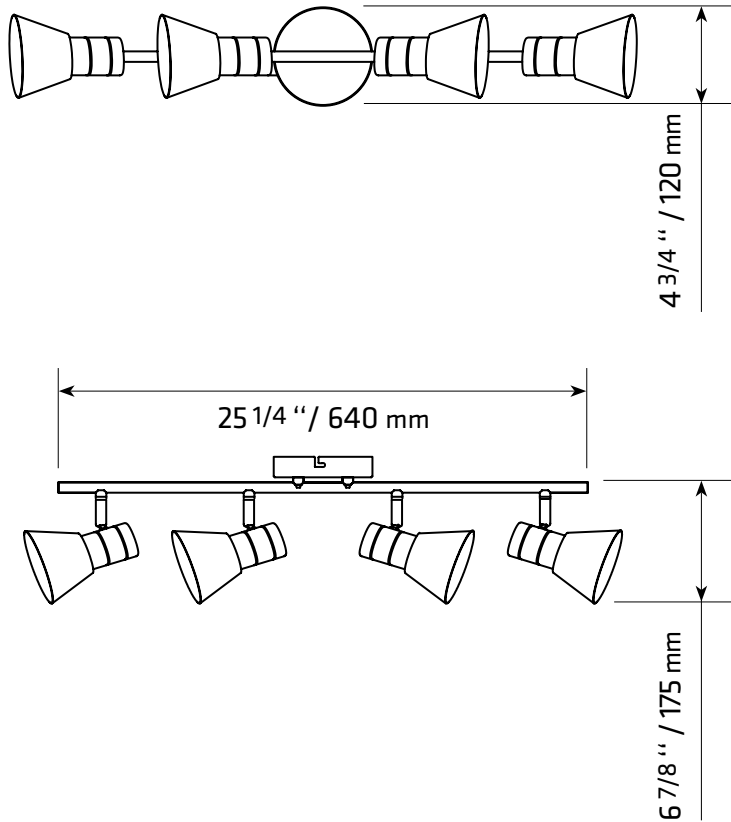

## TECHNICAL SPECIFICATIONS

- **4-light track**
- Sizes: 4 3/4" width x 25 3/16" length x 6 7/8" height
- Colours: BK-Black, BS-Brushed steel
- For GU-10 bulb not included

4300 Grande-Allée Blvd, Boisbriand  
QC, Canada J7H 1M9

# EASY INSTALLATION

1.

2.

**N:** White wire  
**L:** Black wire

3.