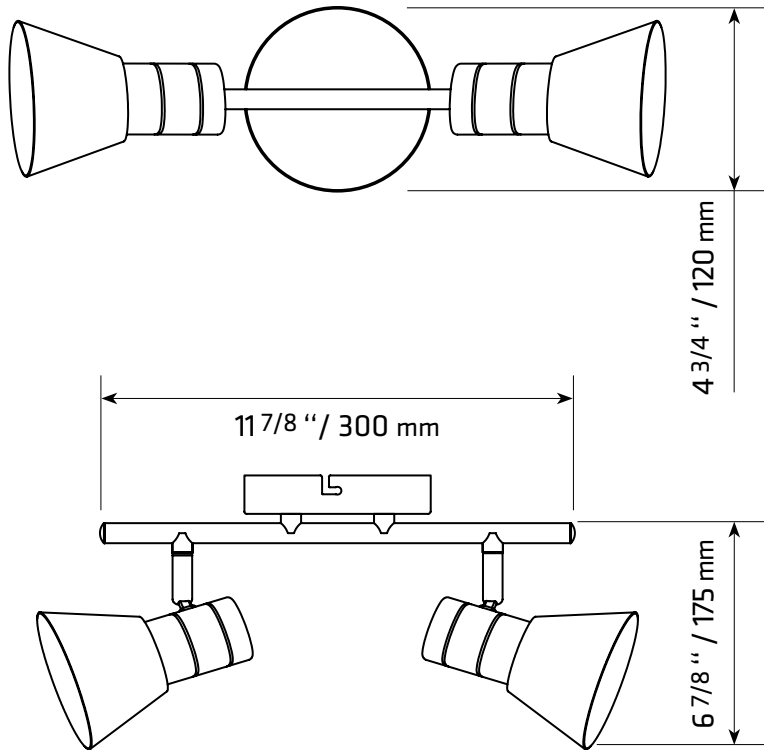

### TECHNICAL SPECIFICATIONS

- **2-light track**
- Sizes: 4 3/4" width x 11 3/4" length x 6 7/8" height
- Colours: BK-Black, BS-Brushed steel
- For GU-10 bulb not included

CLIENT:
PROJECT:
DATE:

# EASY INSTALLATION

1.

2.

**N:** White wire  
**L:** Black wire

3.