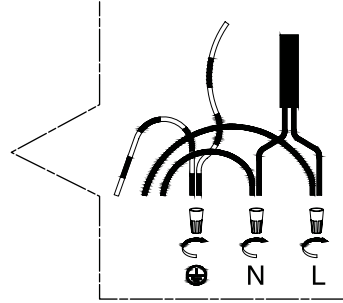

### TECHNICAL SPECIFICATIONS

- **2-light track**
- Sizes: 4 3/4" width x 11 3/4" length x 6 7/8" height
- Colours: BK-Black, BS-Brushed steel
- For GU-10 bulb not included

CLIENT:
PROJECT:
DATE:

# EASY INSTALLATION

1.

2.

**N:** White wire  
**L:** Black wire

3.