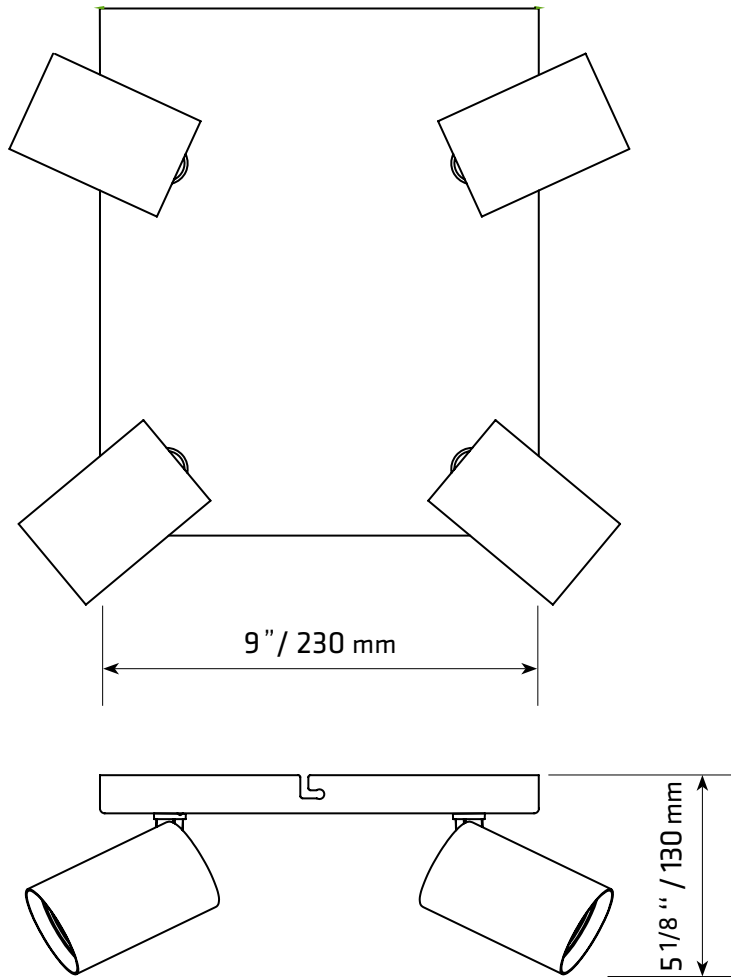

## CK-22104-4

### TECHNICAL SPECIFICATIONS

- 4 lights square ceiling light
- Sizes: 9 1/16" width x 9 1/16" length x 5 1/8" height
- Colours: WH-White, BK-Black
- For GU-10 bulb not included

CLIENT:
PROJECT:
DATE:

# EASY INSTALLATION

1.

2.

**N:** White wire  
**L:** Black wire

3.

OR