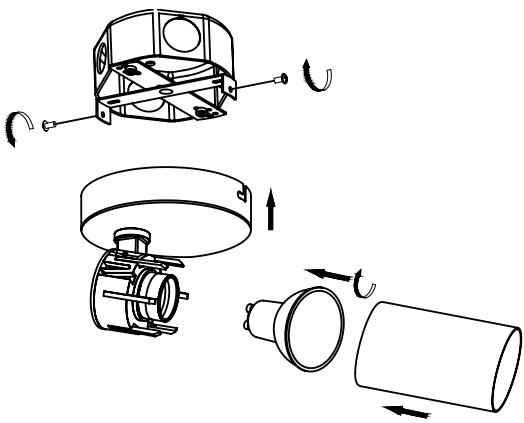

### TECHNICAL SPECIFICATIONS

- 4 lights square ceiling light
- Sizes: 9 1/16" width x 9 1/16" length x 5 1/8" height
- Colours: WH-White, BK-Black
- For GU-10 bulb not included

CLIENT:
PROJECT:
DATE:

# EASY INSTALLATION

1.

2.

**N:** White wire  
**L:** Black wire

3.

OR