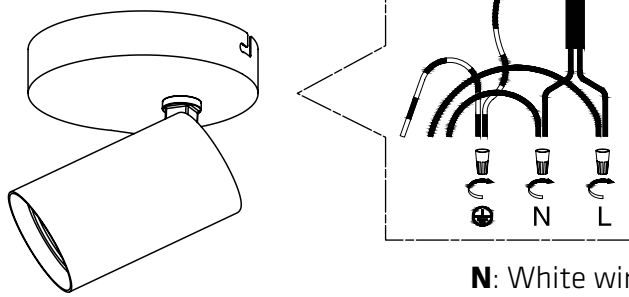

### TECHNICAL SPECIFICATIONS

- 4 lights square ceiling light
- Sizes: 9 1/16" width x 9 1/16" length x 5 1/8" height
- Colours: WH-White, BK-Black
- For GU-10 bulb not included

CLIENT:
PROJECT:
DATE:

# EASY INSTALLATION

1.

2.

**N:** White wire  
**L:** Black wire

3.

OR