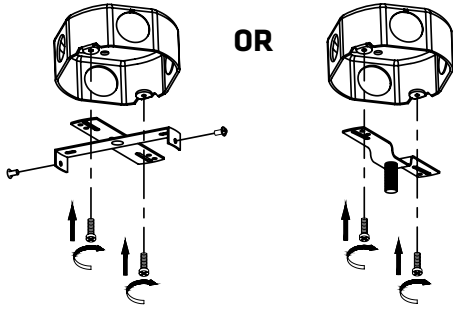

### TECHNICAL SPECIFICATIONS

- 4 lights square ceiling light
- Sizes: 9 1/16" width x 9 1/16" length x 5 1/8" height
- Colours: WH-White, BK-Black
- For GU-10 bulb not included

CLIENT:
PROJECT:
DATE:

# EASY INSTALLATION

1.

2.

**N:** White wire  
**L:** Black wire

3.

OR