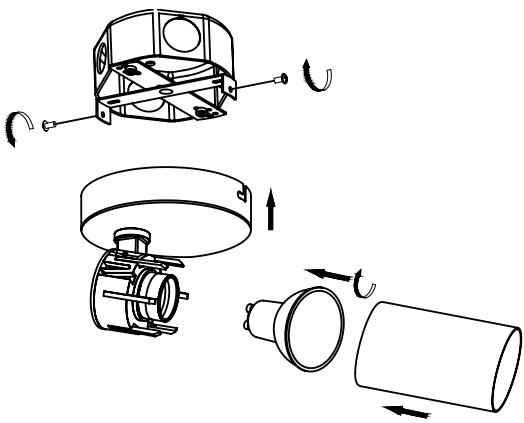

CK-22104-2

TECHNICAL SPECIFICATIONS

- **2 lights ceiling light**
- Sizes: 7 1/16" diameter x 5 1/8" height
- Colours: WH-White, BK-Black
- For GU-10 bulb not included

CLIENT:
PROJECT:
DATE:

EASY INSTALLATION

1.

2.

N: White wire
L: Black wire

3.

OR