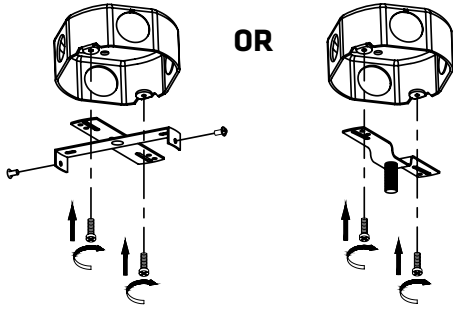

CK-22104-2

TECHNICAL SPECIFICATIONS

- **2 lights ceiling light**
- Sizes: 7 1/16" diameter x 5 1/8" height
- Colours: WH-White, BK-Black
- For GU-10 bulb not included

CLIENT:
PROJECT:
DATE:

EASY INSTALLATION

1.

2.

N: White wire
L: Black wire

3.

OR