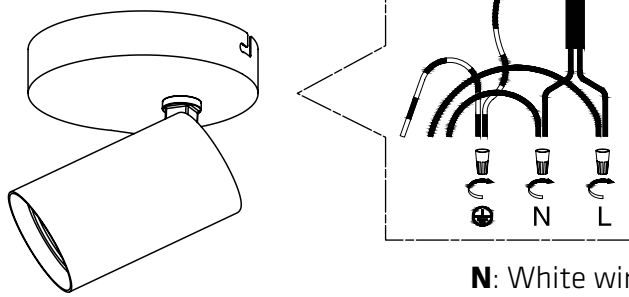

CK-22104-2

TECHNICAL SPECIFICATIONS

- **2 lights ceiling light**
- Sizes: 7 1/16" diameter x 5 1/8" height
- Colours: WH-White, BK-Black
- For GU-10 bulb not included

CLIENT:
PROJECT:
DATE:

EASY INSTALLATION

1.

2.

N: White wire
L: Black wire

3.

OR