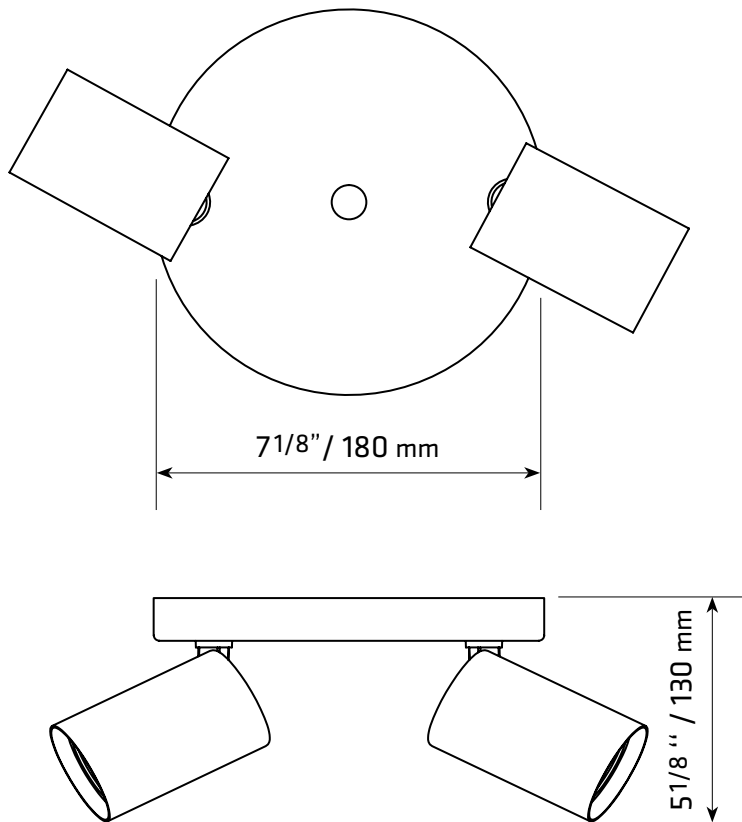

CK-22104-2

TECHNICAL SPECIFICATIONS

- **2 lights ceiling light**
- Sizes: 7 1/16" diameter x 5 1/8" height
- Colours: WH-White, BK-Black
- For GU-10 bulb not included

CLIENT:
PROJECT:
DATE:

EASY INSTALLATION

1.

2.

N: White wire
L: Black wire

3.

OR