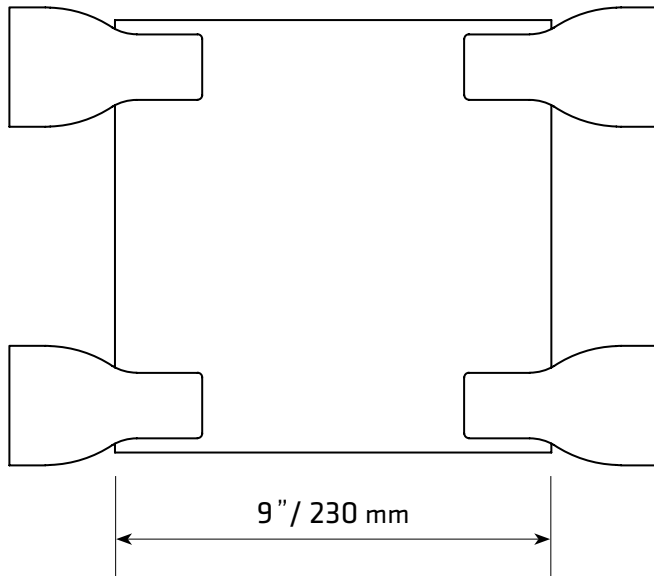

CK-220304-4

TECHNICAL SPECIFICATIONS

- 4 lights square ceiling light
- Sizes: 9 1/16" width x 9 1/16" length x 6" height
- Colours: WH-White, BK-Black
- For GU-10 bulb not included

4300 Grande-Allée Blvd, Boisbriand
QC, Canada J7H 1M9