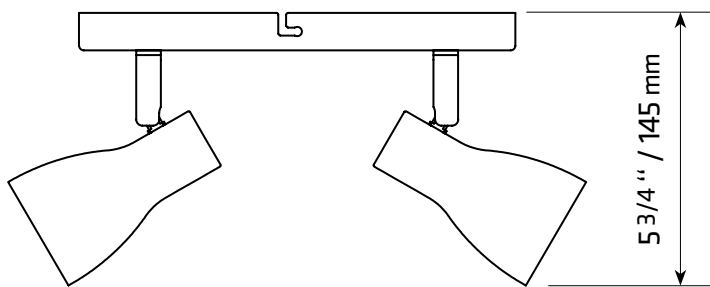

CK-220304-4

TECHNICAL SPECIFICATIONS

- 4 lights square ceiling light
- Sizes: 9 1/16" width x 9 1/16" length x 6" height
- Colours: WH-White, BK-Black
- For GU-10 bulb not included

4300 Grande-Allée Blvd, Boisbriand
QC, Canada J7H 1M9