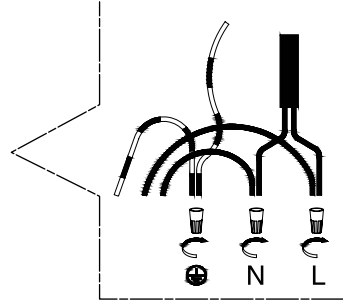

CK-220304-4

TECHNICAL SPECIFICATIONS

- 4 lights square ceiling light
- Sizes: 9 1/16" width x 9 1/16" length x 6" height
- Colours: WH-White, BK-Black
- For GU-10 bulb not included

4300 Grande-Allée Blvd, Boisbriand
QC, Canada J7H 1M9

450 979-0667
info@lumifaro.com
www.lumifaro.com

CLIENT:
PROJECT:
DATE:

EASY INSTALLATION

1.

2.

N: White wire
L: Black wire

3.