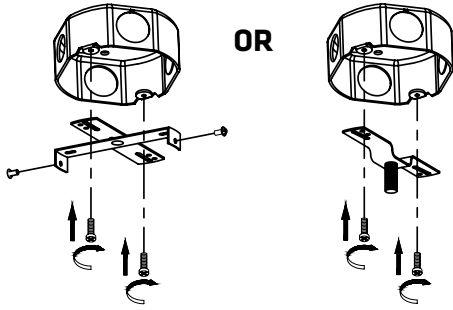

### TECHNICAL SPECIFICATIONS

- **2 lights ceiling light**
- Sizes: 7 1/16" diameter x 5 3/4" height
- Colours: WH-White, BK-Black
- For GU-10 bulb not included

4300 Grande-Allée Blvd, Boisbriand  
QC, Canada J7H 1M9

# EASY INSTALLATION

1.

2.

**N:** White wire  
**L:** Black wire

3.