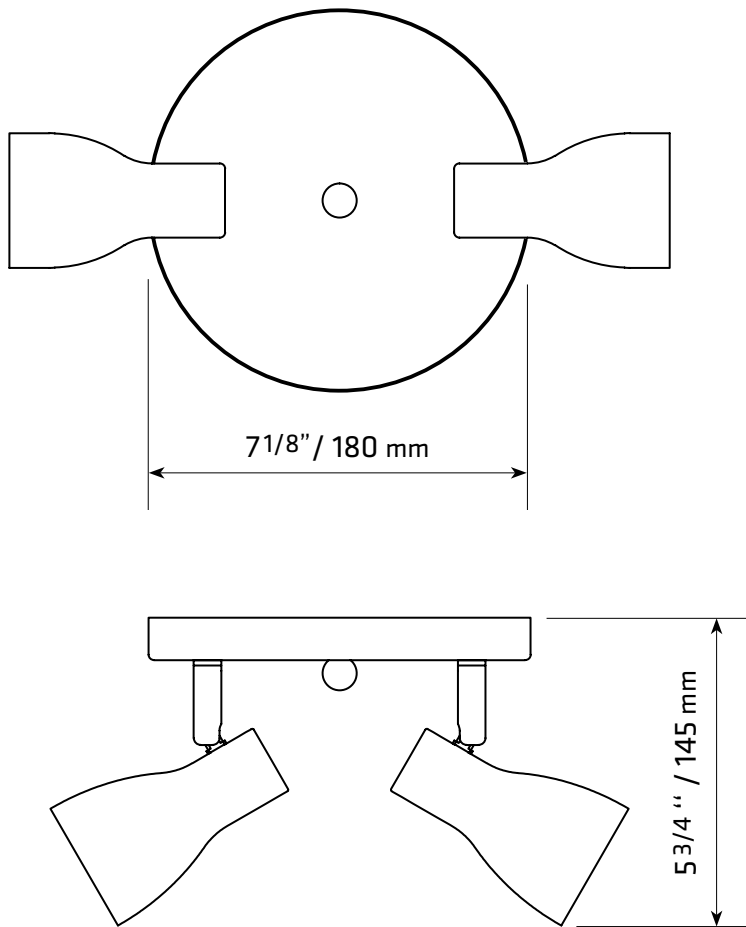

### TECHNICAL SPECIFICATIONS

- **2 lights ceiling light**
- Sizes: 7 1/16" diameter x 5 3/4" height
- Colours: WH-White, BK-Black
- For GU-10 bulb not included

4300 Grande-Allée Blvd, Boisbriand  
QC, Canada J7H 1M9

# EASY INSTALLATION

1.

2.

**N:** White wire  
**L:** Black wire

3.