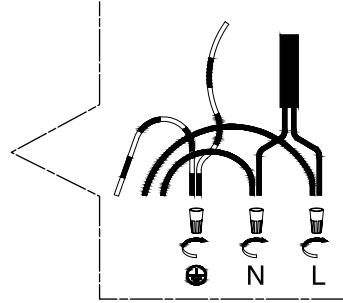

### TECHNICAL SPECIFICATIONS

- **2 lights ceiling light**
- Sizes: 7 1/16" diameter x 5 3/4" height
- Colours: WH-White, BK-Black
- For GU-10 bulb not included

4300 Grande-Allée Blvd, Boisbriand  
QC, Canada J7H 1M9

# EASY INSTALLATION

1.

2.

**N:** White wire  
**L:** Black wire

3.