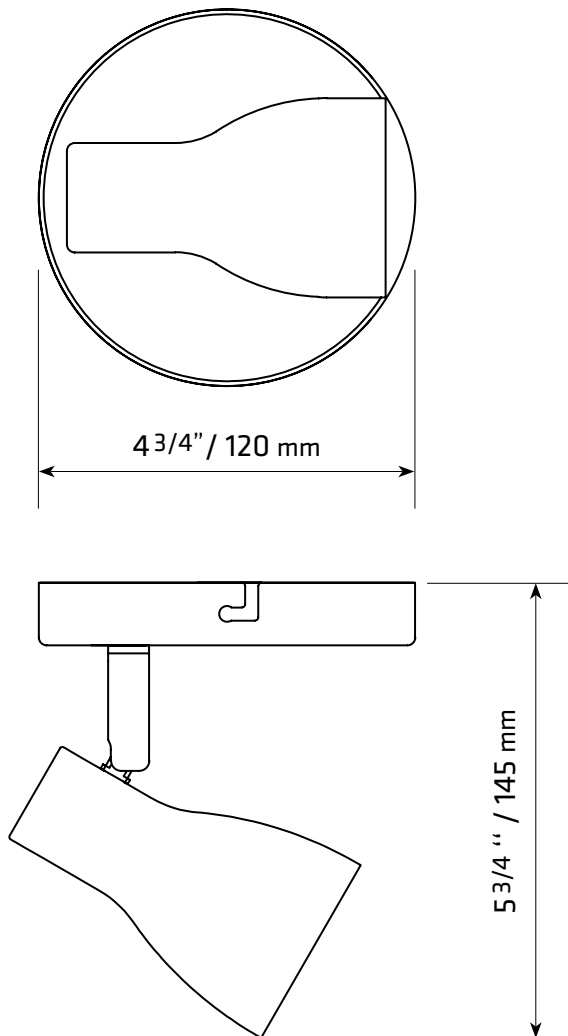

## CK-220304-1

### TECHNICAL SPECIFICATIONS

- 1 light ceiling light
- Sizes: 4 3/4" diameter x 5 3/4" height
- Colours: WH-White, BK-Black
- For GU-10 bulb not included

4300 Grande-Allée Blvd, Boisbriand  
QC, Canada J7H 1M9

# EASY INSTALLATION

1.

2.

**N:** White wire  
**L:** Black wire

3.