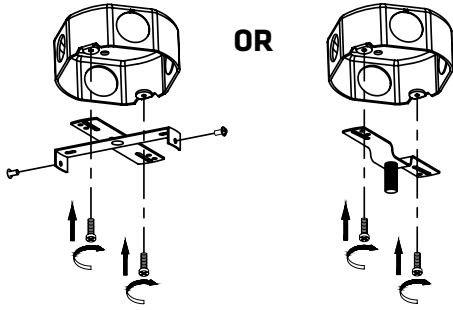

### TECHNICAL SPECIFICATIONS

- 1 light ceiling light
- Sizes: 4 3/4" diameter x 5 3/4" height
- Colours: WH-White, BK-Black
- For GU-10 bulb not included

4300 Grande-Allée Blvd, Boisbriand  
QC, Canada J7H 1M9

# EASY INSTALLATION

1.

2.

**N:** White wire  
**L:** Black wire

3.