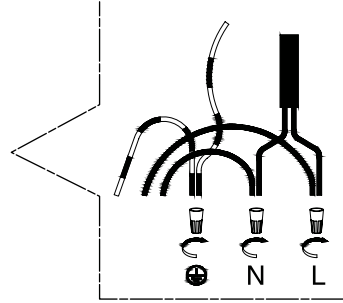

### TECHNICAL SPECIFICATIONS

- 1 light ceiling light
- Sizes: 4 3/4" diameter x 5 3/4" height
- Colours: WH-White, BK-Black
- For GU-10 bulb not included

4300 Grande-Allée Blvd, Boisbriand  
QC, Canada J7H 1M9

# EASY INSTALLATION

1.

2.

**N:** White wire  
**L:** Black wire

3.