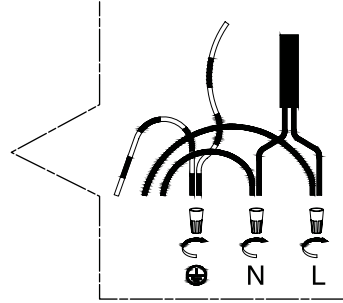

CK-220302-4

TECHNICAL SPECIFICATIONS

- 4 lights square ceiling light
- Sizes: 9 1/16" width x 9 1/16" length x 6" height
- Colours: BK-Black
- For GU-10 bulb not included

4300 Grande-Allée Blvd, Boisbriand
QC, Canada J7H 1M9

450 979-0667
info@lumifaro.com
www.lumifaro.com

CLIENT:
PROJECT:
DATE:

EASY INSTALLATION

1.

2.

N: White wire
L: Black wire

3.