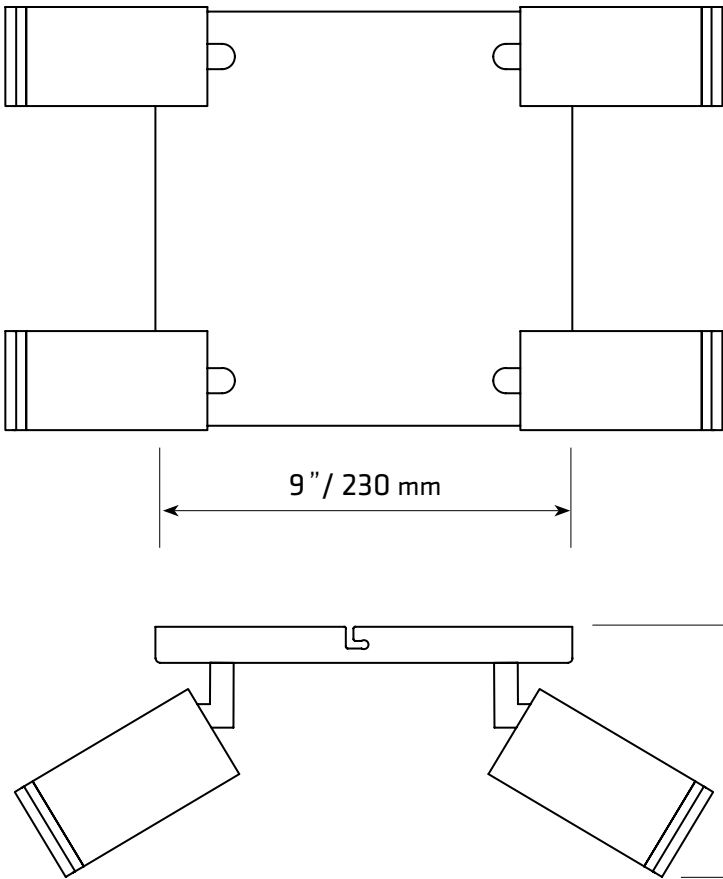

CK-220302-4

TECHNICAL SPECIFICATIONS

- 4 lights square ceiling light
- Sizes: 9 1/16" width x 9 1/16" length x 6" height
- Colours: BK-Black
- For GU-10 bulb not included

4300 Grande-Allée Blvd, Boisbriand
QC, Canada J7H 1M9

450 979-0667
info@lumifaro.com
www.lumifaro.com

CLIENT:
PROJECT:
DATE:

EASY INSTALLATION

1.

2.

N: White wire
L: Black wire

3.