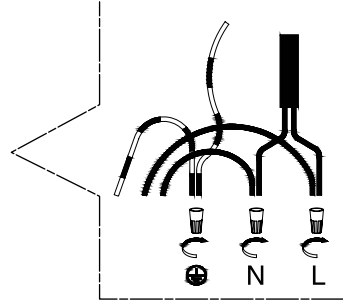

### TECHNICAL SPECIFICATIONS

- **2 lights ceiling light**
- Sizes: 7 1/16" diameter x 5 3/4" height
- Colours: BK-Black
- For GU-10 bulb not included

4300 Grande-Allée Blvd, Boisbriand  
QC, Canada J7H 1M9

# EASY INSTALLATION

1.

2.

**N:** White wire  
**L:** Black wire

3.