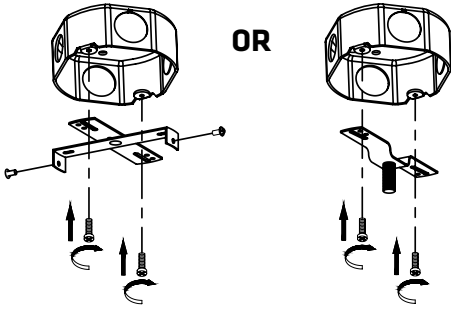

### TECHNICAL SPECIFICATIONS

- **2 lights ceiling light**
- Sizes: 7 1/16" diameter x 5 3/4" height
- Colours: BK-Black
- For GU-10 bulb not included

4300 Grande-Allée Blvd, Boisbriand  
QC, Canada J7H 1M9

# EASY INSTALLATION

1.

2.

**N:** White wire  
**L:** Black wire

3.