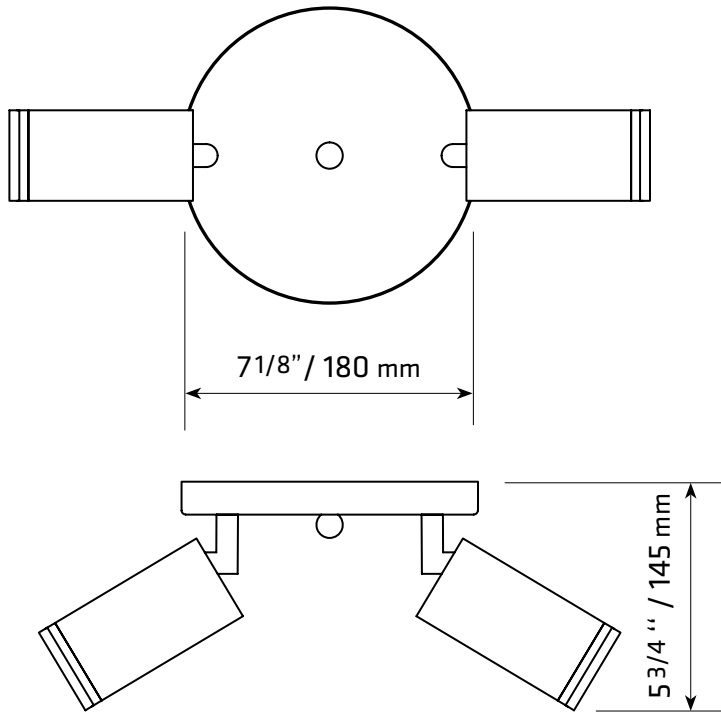

### TECHNICAL SPECIFICATIONS

- **2 lights ceiling light**
- Sizes: 7 1/16" diameter x 5 3/4" height
- Colours: BK-Black
- For GU-10 bulb not included

4300 Grande-Allée Blvd, Boisbriand  
QC, Canada J7H 1M9

# EASY INSTALLATION

1.

2.

**N:** White wire  
**L:** Black wire

3.