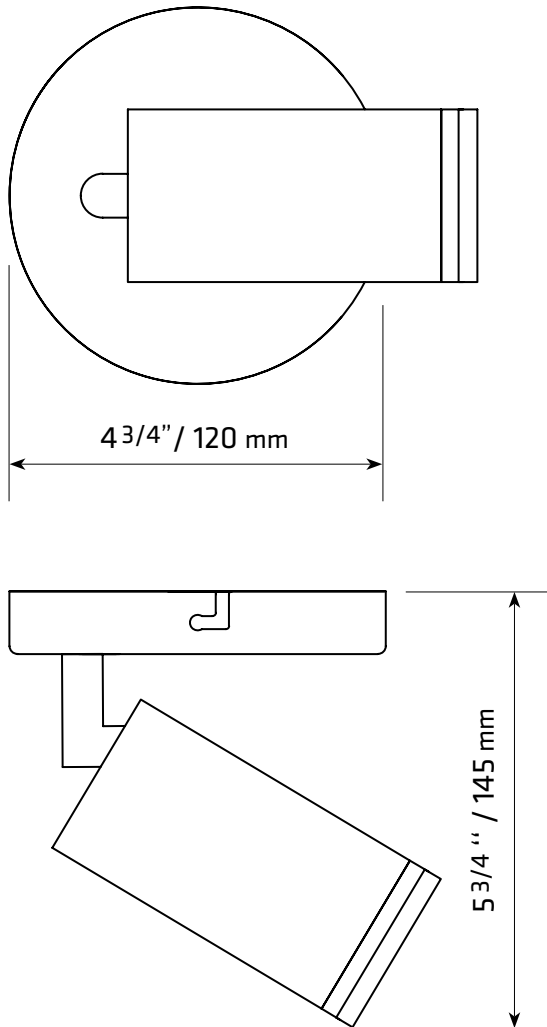

### TECHNICAL SPECIFICATIONS

- **1 light ceiling light**
- Sizes: 4 3/4" diameter x 5 3/4" height
- Colours: BK-Black
- For GU-10 bulb not included

4300 Grande-Allée Blvd, Boisbriand  
QC, Canada J7H 1M9