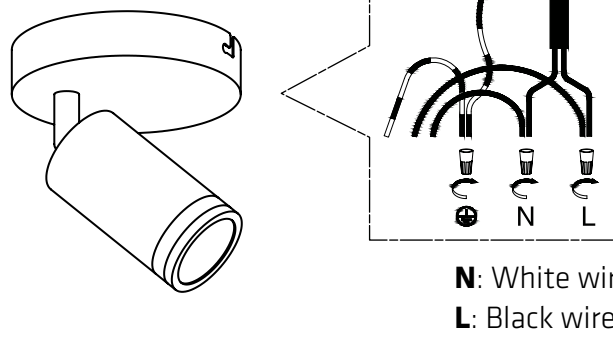

EASY INSTALLATION

1.

2.

3.