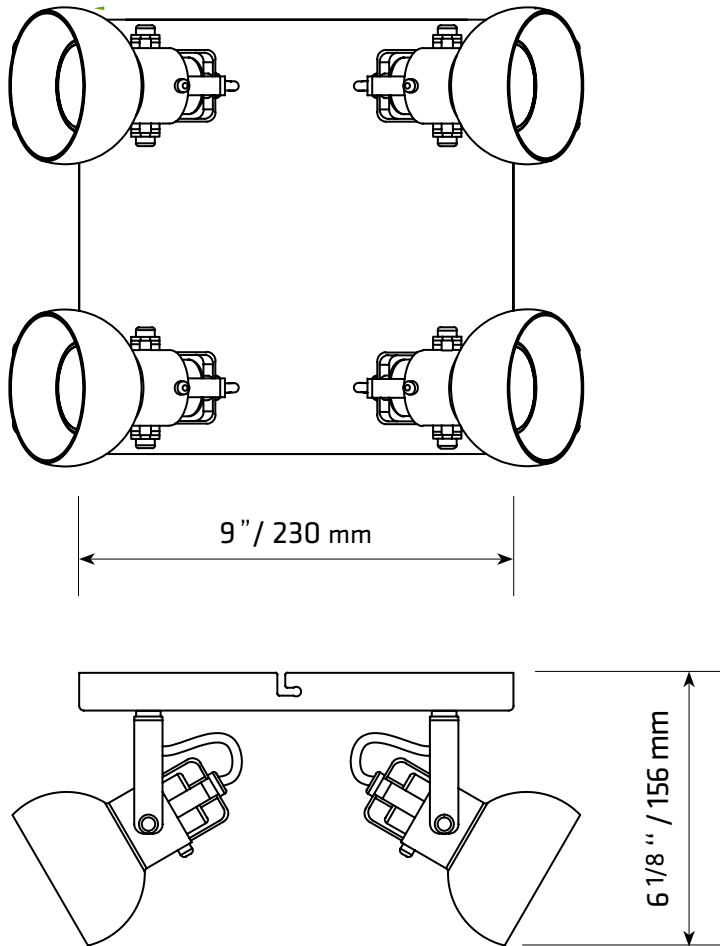

CK-161215-4

TECHNICAL SPECIFICATIONS

- **4 lights square ceiling light**
- Sizes: 9 1/16" width x 9 1/16" length x 6" height
- Colours: WH-White, BK-Black
- For GU-10 bulb not included

4300 Grande-Allée Blvd, Boisbriand
QC, Canada J7H 1M9