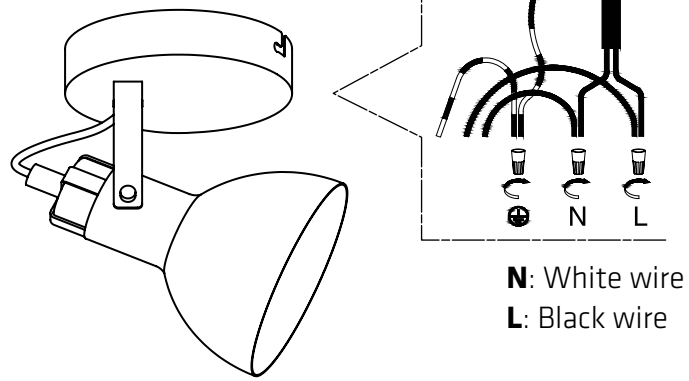

CK-161215-4

TECHNICAL SPECIFICATIONS

- **4 lights square ceiling light**
- Sizes: 9 1/16" width x 9 1/16" length x 6" height
- Colours: WH-White, BK-Black
- For GU-10 bulb not included

4300 Grande-Allée Blvd, Boisbriand
QC, Canada J7H 1M9

450 979-0667
info@lumifaro.com
www.lumifaro.com

CLIENT:
PROJECT:
DATE:

EASY INSTALLATION

1.

2.

3.