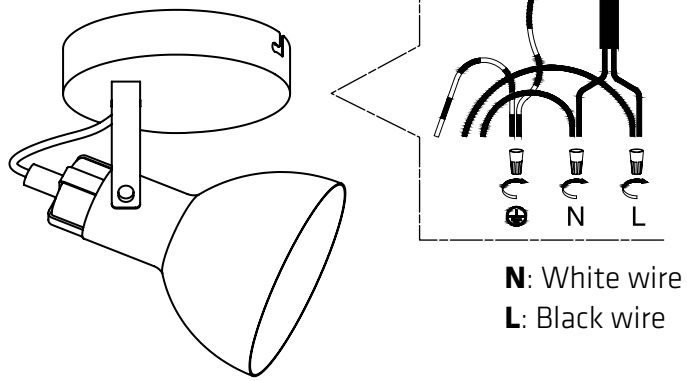

CK-161215-3

TECHNICAL SPECIFICATIONS

- 3 lights ceiling light
- Sizes: 9 1/16" diameter x 6" height
- Colours: WH-White, BK-Black
- For GU-10 bulb not included

4300 Grande-Allée Blvd, Boisbriand
QC, Canada J7H 1M9

450 979-0667
info@lumifaro.com
www.lumifaro.com

CLIENT:
PROJECT:
DATE:

EASY INSTALLATION

1.

2.

3.