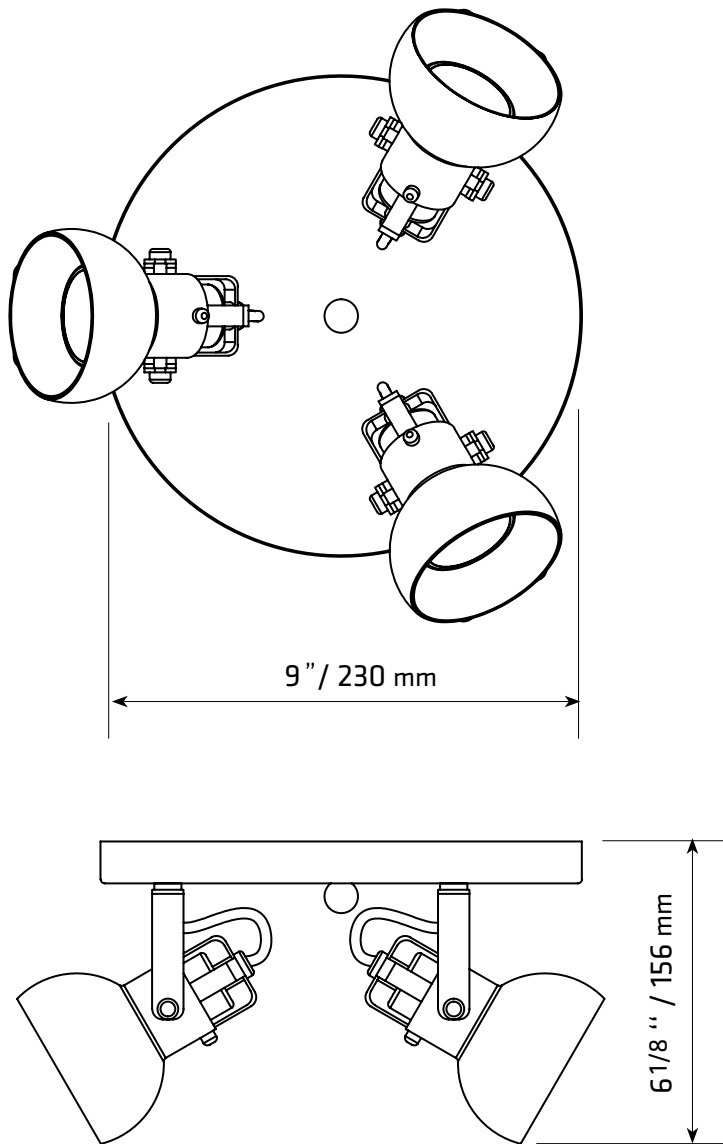

CK-161215-3

TECHNICAL SPECIFICATIONS

- 3 lights ceiling light
- Sizes: 9 1/16" diameter x 6" height
- Colours: WH-White, BK-Black
- For GU-10 bulb not included

4300 Grande-Allée Blvd, Boisbriand
QC, Canada J7H 1M9